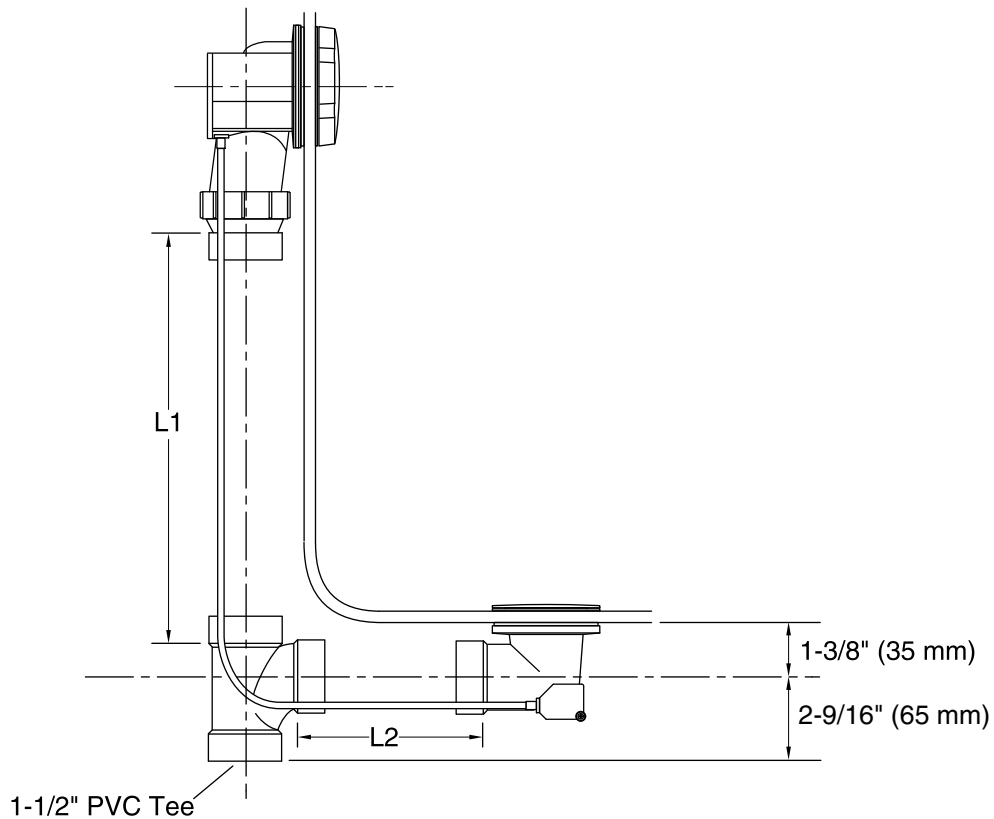

Features

- For baths 14" (356 mm) to 21" (533 mm) deep from the center of the bath overflow outlet to the center of the bath drain outlet.
- External 27" (686 mm) length cable.
- No internal linkages to minimize the potential for clogging.
- Less PVC tubing.

Material

- Metal construction control handle and stopper.

Installation

- Adjustable rotating connection for easy installation.

Codes/Standards

ASME A112.18.2/CSA B125.2

KOHLER® Faucet Lifetime Limited Warranty

Technical Information

All product dimensions are nominal.

Notes

Install this product according to the installation guide.

The combined length of the vertical and horizontal tubing after being cut for the bath installation must be equal to or less than 25" (635 mm).