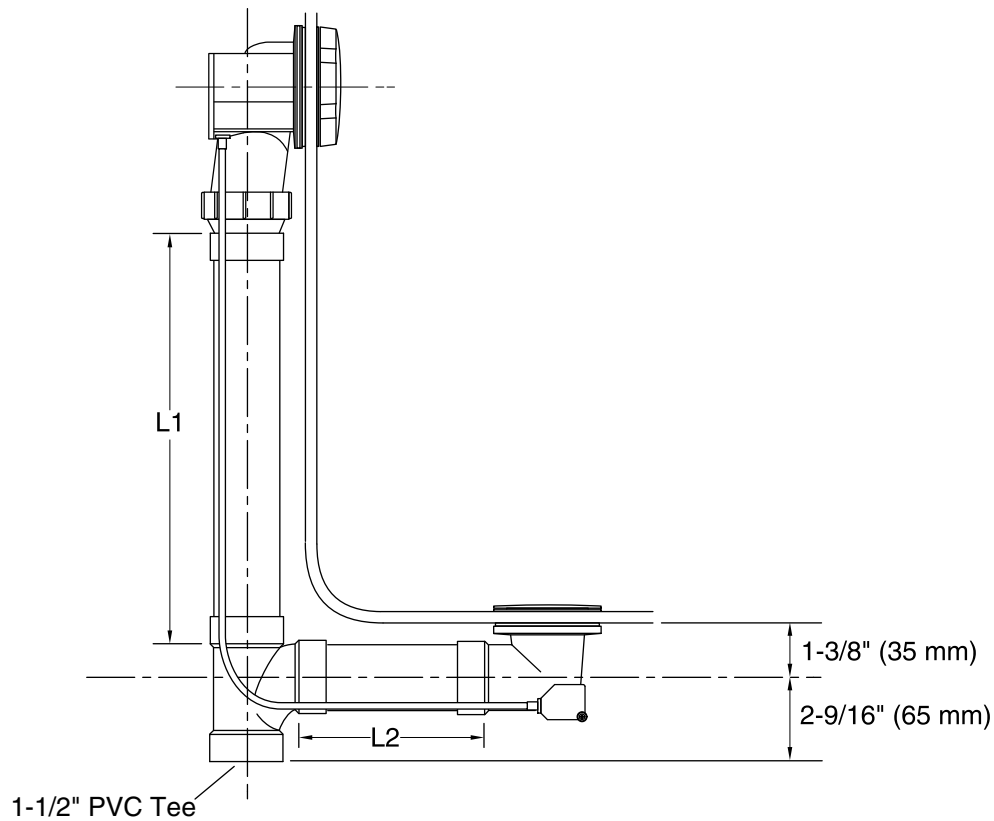

Features

- For baths 14" (356 mm) to 21" (533 mm) deep from the center of the bath overflow outlet to the center of the bath drain outlet.
- External 27" (686 mm) length cable.
- No internal linkages to minimize the potential for clogging.
- Includes schedule 40 PVC tubing.

Material

- Metal construction control handle and stopper.

Installation

- Adjustable rotating connection for easy installation.

Codes/Standards

ASME A112.18.2/CSA B125.2

KOHLER® Faucet Lifetime Limited Warranty

Technical Information

All product dimensions are nominal.

Notes

Install this product according to the installation guide.

The combined length of the vertical (supplied) and horizontal (supplied) tubing after being cut for the bath installation must be equal to or less than 25" (635 mm).