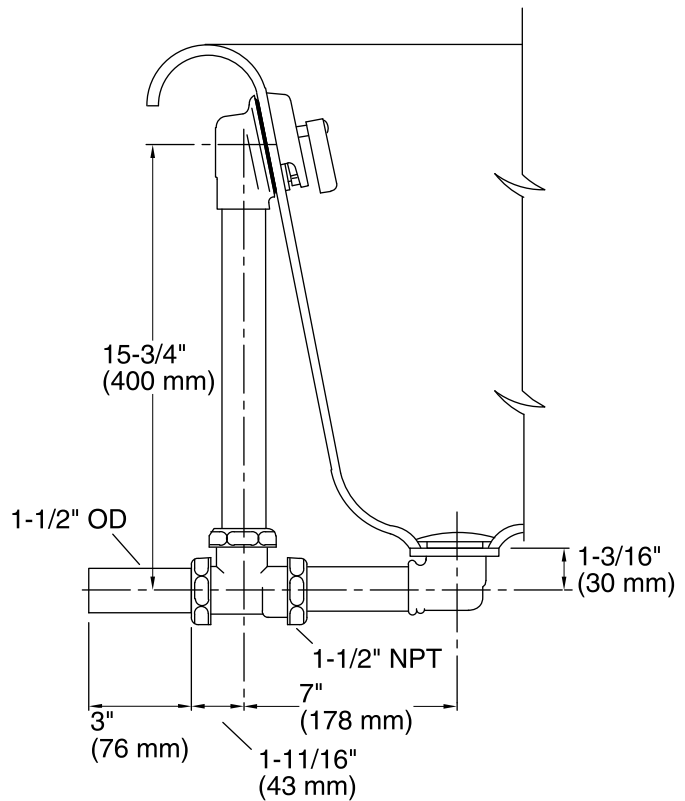

Features

- 17-gauge brass construction.
- Brass tailpiece.
- Adjustable trip lever pop-up drain.
- Supports both above- and through-the-floor installations.
- For use with Iron Works Historic™ baths.

Codes/Standards

Through-the-Floor

Above-the-Floor

Technical Information

All product dimensions are nominal.

Notes

Install this product according to the installation guide.