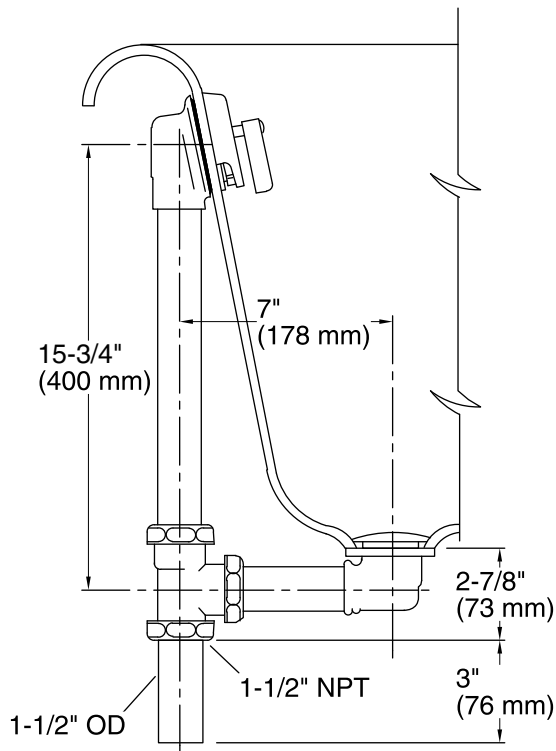

Features

- 17-gauge brass construction.
- Brass tailpiece.
- Adjustable trip lever pop-up drain.
- Supports both above- and through-the-floor installations.
- For use with Iron Works Historic™ baths.

Codes/Standards

Through-the-Floor

Above-the-Floor

Technical Information

All product dimensions are nominal.

Notes

Install this product according to the installation guide.