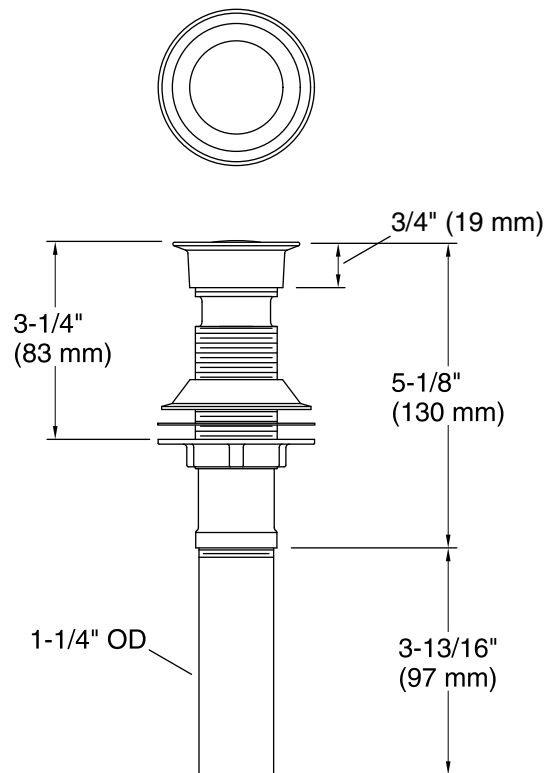

Features

- Solid brass construction for durability and reliability.
- With overflow.
- 1-1/4" connection.
- Fluid design lines for ease of cleaning.

Codes/Standards

ASME A112.18.2/CSA B125.2

KOHLER® One-Year Limited Warranty

Technical Information

All product dimensions are nominal.

Notes

Install this product according to the installation guide.