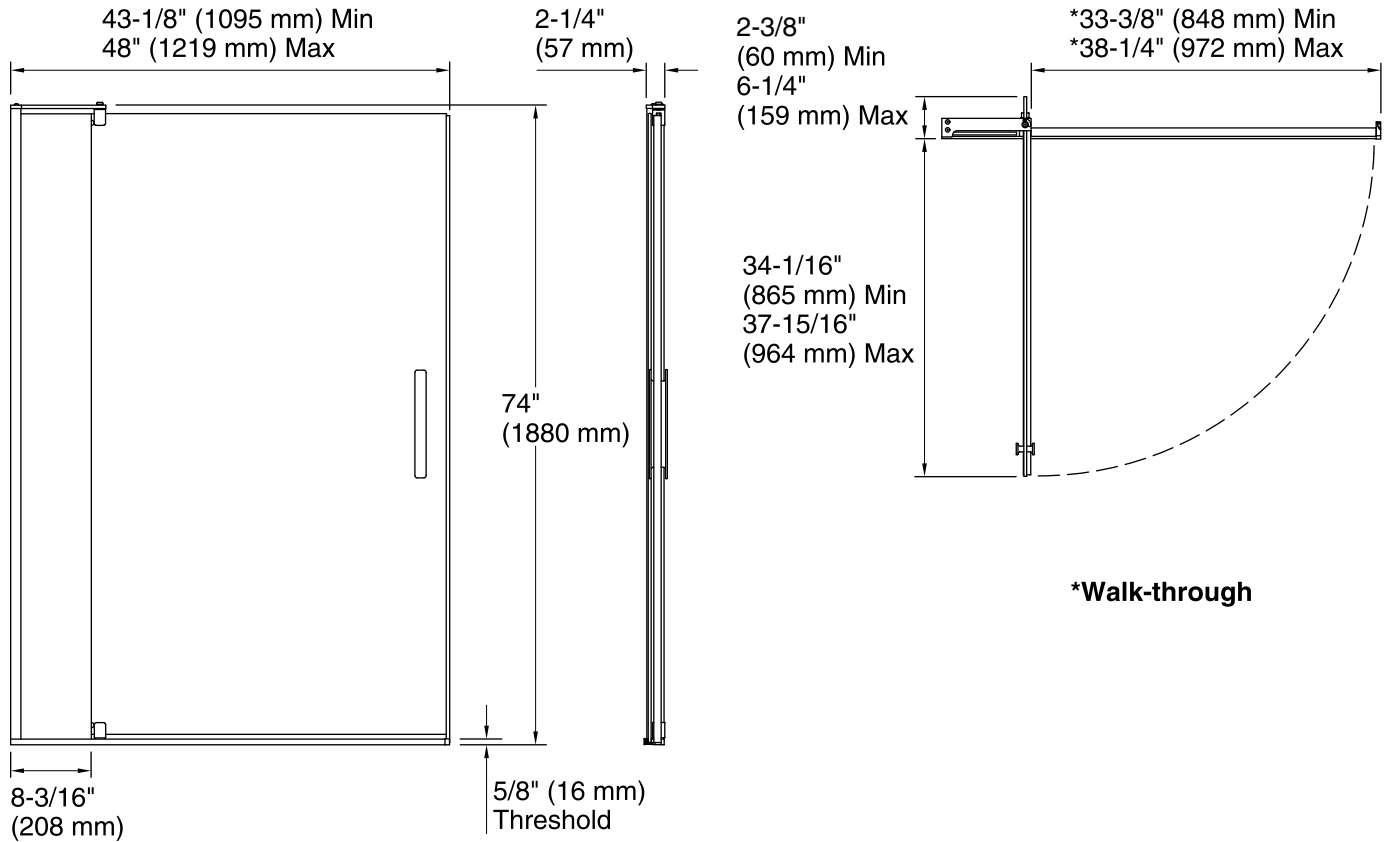

Features

- Frameless, 5/16-inch-thick Crystal Clear tempered glass.
- Self-closing mechanism offers superior feel and security against water leakage.
- Vertical handle complements the contemporary style.
- Ultra-low threshold creates easy entry and exit to the showering space.
- CleanCoat® glass treatment repels water for improved ease of cleaning.
- Out-of-plumb adjustability for simpler installation.
- Can be installed to open to the left or right.
- Maximum width adjustability.

Code	Description
------	-------------

L	Crystal Clear
---	---------------

Technical Information

All product dimensions are nominal.

Installation type:	For shower base installation
Opening style:	Pivot
Opening Width - Min:	43-1/8" (1095 mm)
Opening Width - Max:	48" (1219 mm)
Walk-through - Min:	33-3/8" (848 mm)
Walk-through - Max:	38-1/4" (972 mm)
Glass thickness:	5/16" (8 mm)
Glass coating:	CleanCoat®

Notes

Install this product according to the installation guide.

Strike jamb is made of clear plastic and may not cover existing shower door holes.

NOTICE: The vertical opening should be a minimum of 78" (2032 mm) to allow clearance for installation.