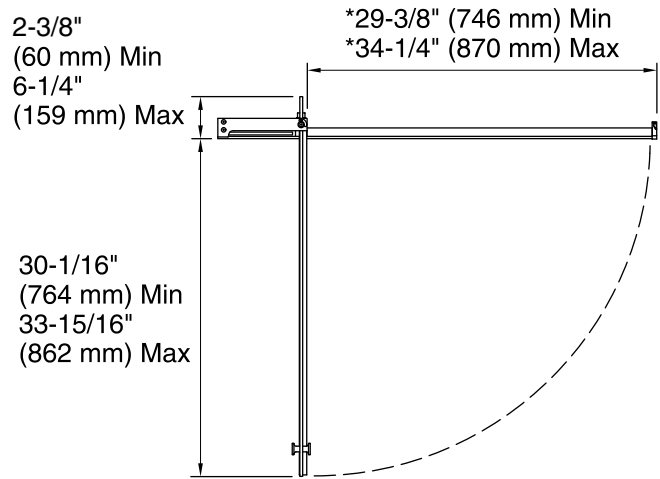

*Walk-through

Technical Information

All product dimensions are nominal.

Installation type:	For shower base installation
Opening style:	Pivot
Opening Width - Min:	39-1/8" (994 mm)
Opening Width - Max:	44" (1118 mm)
Walk-through - Min:	29-3/8" (746 mm)
Walk-through - Max:	34-1/4" (870 mm)
Glass thickness:	5/16" (8 mm)
Glass coating:	CleanCoat®

Notes

Install this product according to the installation guide.

Strike jamb is made of clear plastic and may not cover existing shower door holes.

NOTICE: The vertical opening should be a minimum of 74" (1880 mm) to allow clearance for installation.