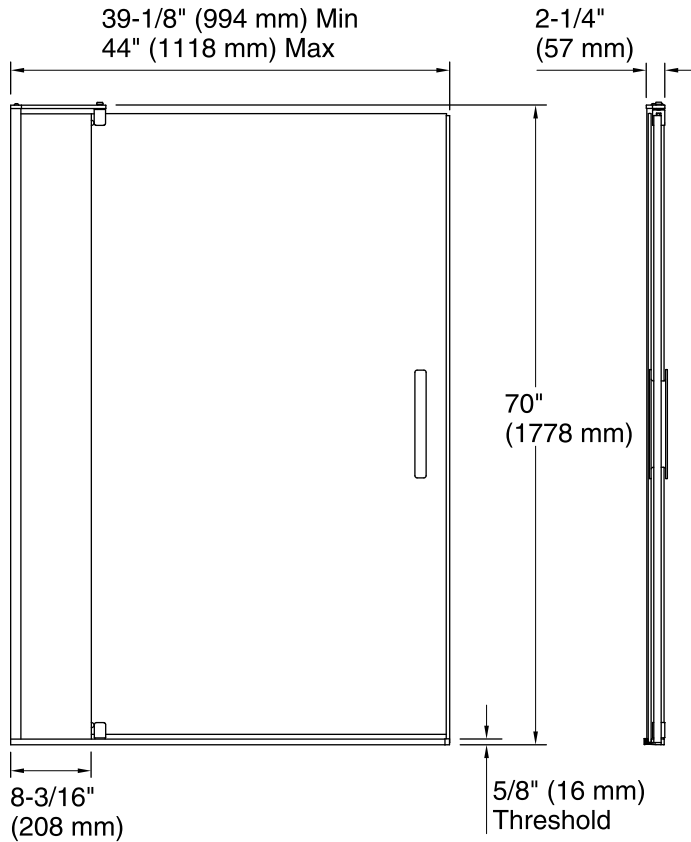

*Walk-through

Technical Information

All product dimensions are nominal.

Installation type:	For shower base installation
Opening style:	Pivot
Opening Width - Min:	39-1/8" (994 mm)
Opening Width - Max:	44" (1118 mm)
Walk-through - Min:	29-3/8" (746 mm)
Walk-through - Max:	34-1/4" (870 mm)
Glass thickness:	5/16" (8 mm)
Glass coating:	CleanCoat®

Notes

Install this product according to the installation guide.

Strike jamb is made of clear plastic and may not cover existing shower door holes.

NOTICE: The vertical opening should be a minimum of 74" (1880 mm) to allow clearance for installation.