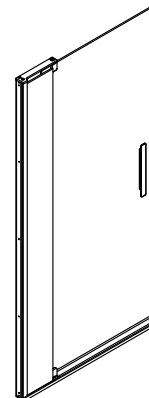

Features

- 1/4" (6 mm) thick tempered glass.
- Frameless design emphasizes glass and creates a sleek, minimalist look.
- Self-closing mechanism offers superior performance and security against water leakage.
- CleanCoat® glass treatment helps maintain glass appearance over time.

Material

- Anodized aluminum hardware prevents rusting or corrosion.
- Tempered glass ensures maximum safety and durability.

Installation

- Installs left or right-handed.
- Out-of-plumb adjustability simplifies installation.

Components

Additional included component/s: Hardware Kit.

Codes/Standards

ASTM C1036
ASTM C1048
ANSI Z97.1 (Tempered Glass)
CPSC 16CFR 1201

KOHLER® One-Year Limited Warranty

See website for detailed warranty information.

Available Color/Finishes

Color tiles intended for reference only.

Color	Code	Description

	SHP	Bright Polished Silver
	ABZ	Anodized Dark Bronze
	BNK	Anodized Brushed Nickel