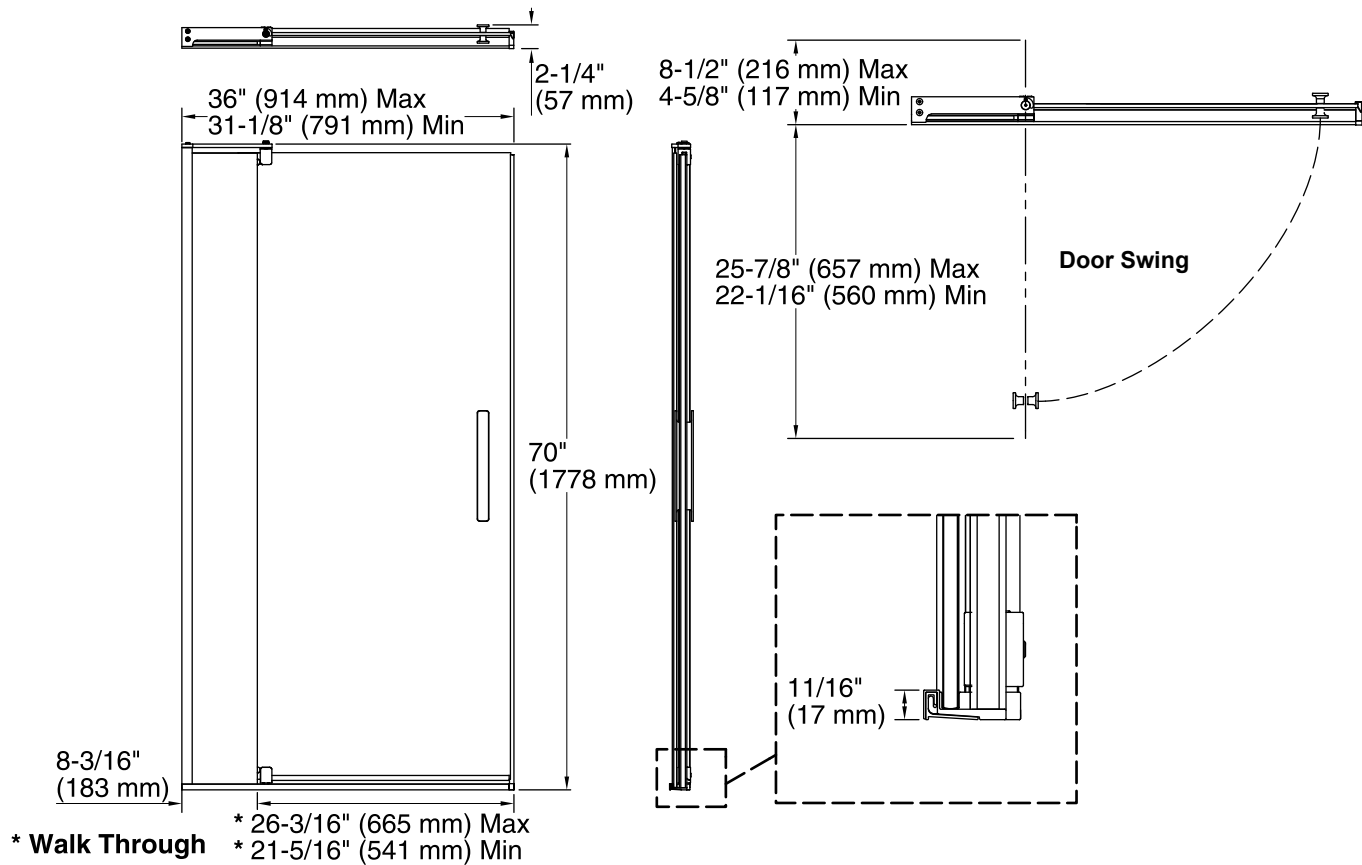

Technical Information

All product dimensions are nominal.

Frame material:	Aluminum
Opening style:	Pivot
Opening Width - Min:	31-1/8" (791 mm)
Opening Width - Max:	36" (914 mm)
Walk-through - Min:	21-3/8" (542 mm)
Walk-through - Max:	26-1/4" (666 mm)
Glass thickness:	1/4" (6 mm)

Notes

Install this product according to the installation guide.

Strike jamb is made of clear plastic and may not cover existing shower door holes.

NOTICE: The vertical opening should be a minimum of 74" (1880 mm) to allow clearance for installation.