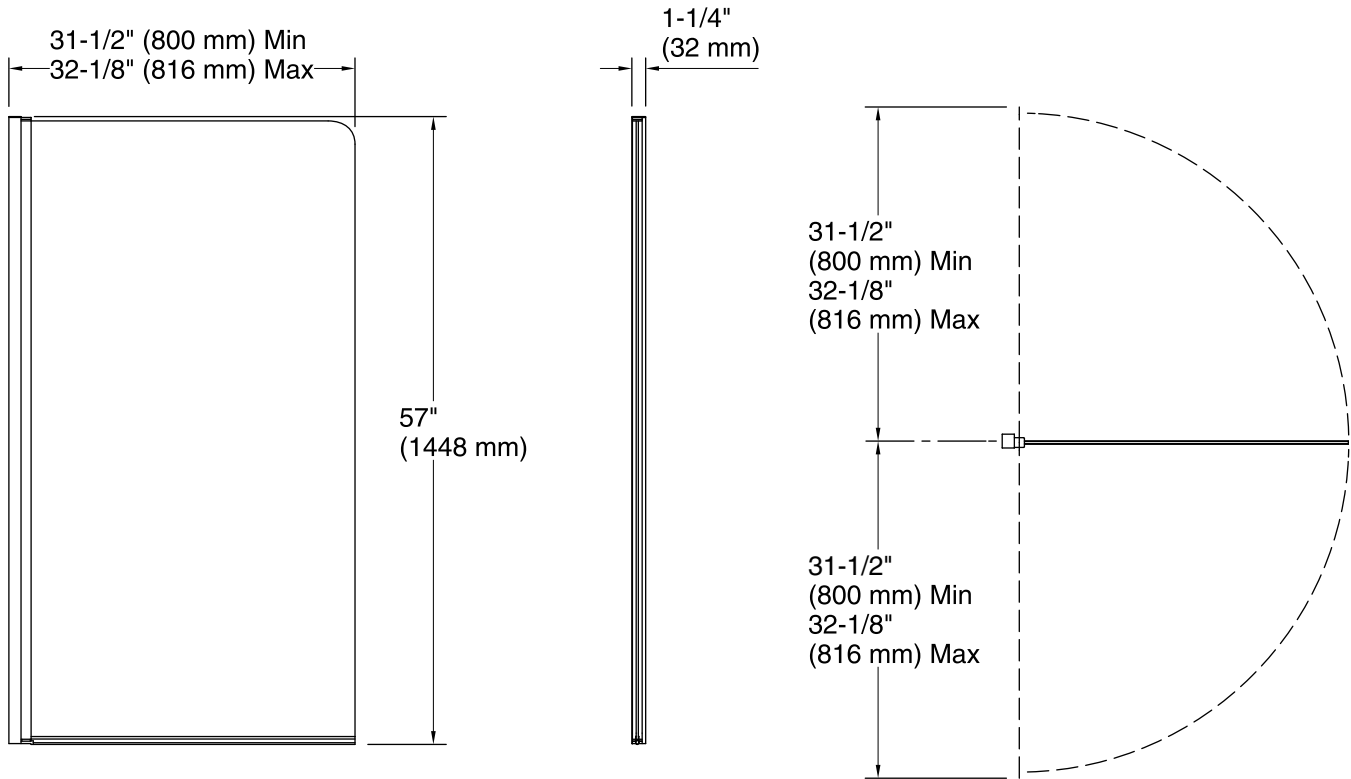

Features

- Frameless, 1/4-inch-thick (6mm) Crystal Clear tempered glass.
- Swings in or out for easy access and cleaning.
- Seal provides excellent water containment.
- Square minimalist-style wall jamb.
- CleanCoat® glass treatment repels water for improved ease of cleaning.
- No exposed screws for a sleek, contemporary look.
- Available in Bright Polished Silver (SHP) finish.

Installation

- Bath screen.
- Out-of-plumb adjustability for simple installation.
- 5/8-inch width adjustability on each wall jamb.
- Not for use in hospitality.
- For residential use only.

Included Components

Technical Information

All product dimensions are nominal.

Installation type: For bath installation

Opening Width - Min: 31-1/2" (800 mm)

Glass thickness: 1/4" (6 mm)

Glass coating: CleanCoat®

Notes

Install this product according to the installation guide.