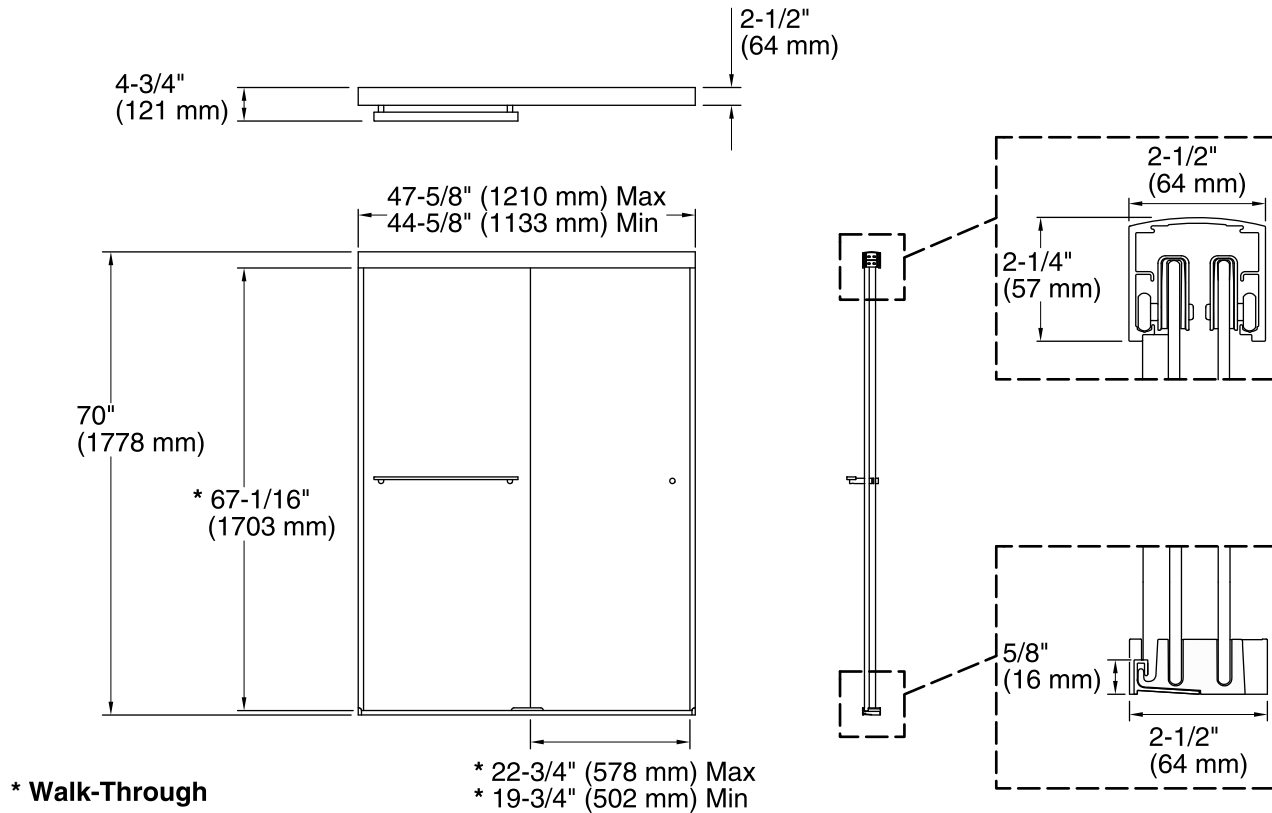

### Features

- Contemporary towel bar outside and knob inside complete the look of this door.
- Frameless, 1/4" (6 mm) thick Frosted tempered glass door.
- Can be installed to open to the left or right.
- Frameless design emphasizes glass and creates a sleek, minimalist look.
- CleanCoat® technology creates a barrier between the water and glass to help keep your shower door looking new.
- Smooth, easy-to-clean wall jambs.
- Center-guided mechanism for smooth, quiet sliding action and easy cleaning.

### Technical Information

All product dimensions are nominal.

Installation type: For shower base installation

Opening style: Sliding/Bypass

Opening Width - Min: 44-5/8" (1133 mm)

Opening Width - Max: 47-5/8" (1210 mm)

Walk-through - Min: 19-3/4" (502 mm)

Walk-through - Max: 22-3/4" (578 mm)

Glass thickness: 1/4" (6 mm)

Glass coating: CleanCoat®