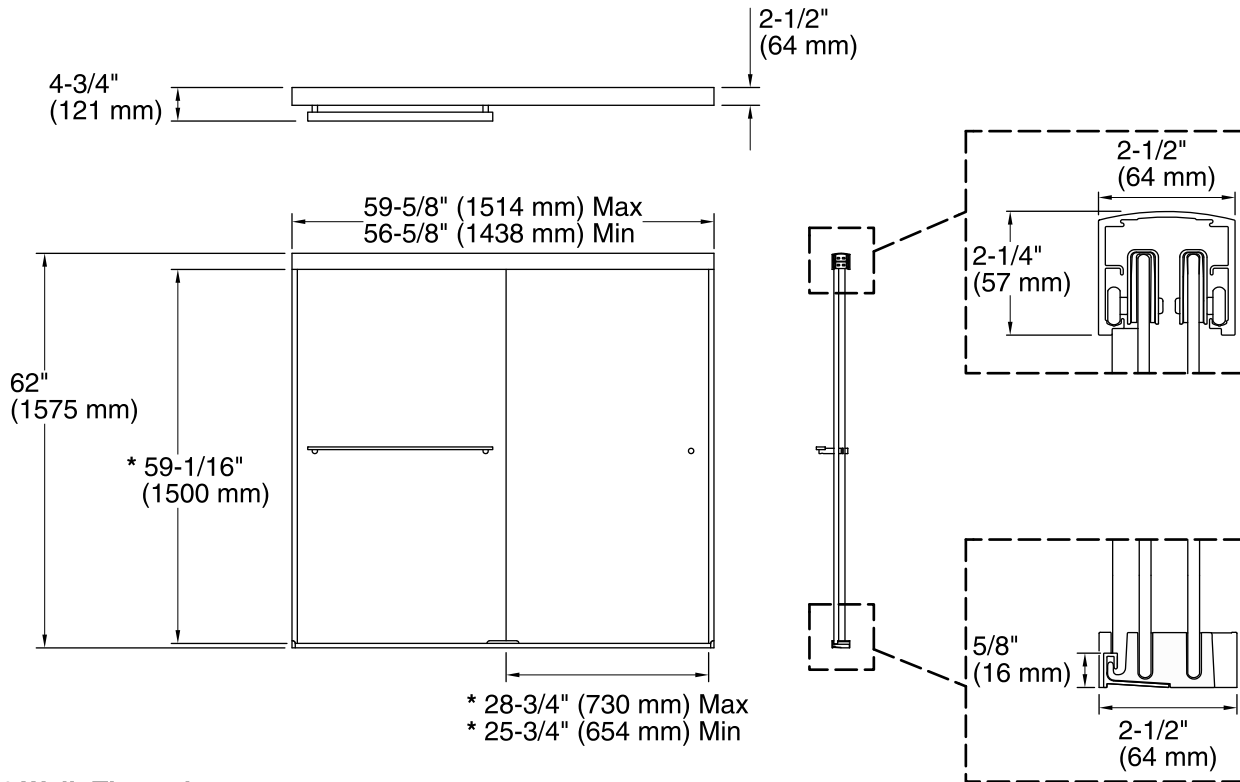

* Walk-Through

Technical Information

All product dimensions are nominal.

Installation type:	For bath installation
Opening style:	Sliding/Bypass
Opening Width - Min:	56-5/8" (1438 mm)
Opening Width - Max:	59-5/8" (1514 mm)
Walk-through - Min:	25-3/4" (654 mm)
Walk-through - Max:	28-3/4" (730 mm)
Glass thickness:	5/16" (8 mm)
Glass coating:	CleanCoat®

Notes

Install this product according to the installation guide.

Wall jambs are made of clear plastic and may not cover existing shower door holes.

NOTICE: The vertical opening should be a minimum of 64-1/2" (1638 mm) to allow clearance for installing the top track over the wall jambs.