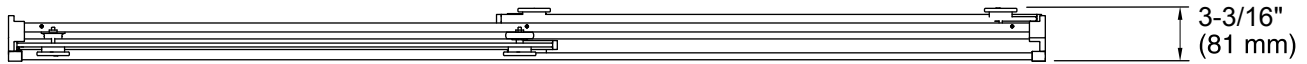

Available Glass Options

Code	Description
	Crystal Clear

*Walk Through Height = 70" (1778 mm) minus 2-1/2" (64 mm)

Technical Information

All product dimensions are nominal.

Installation type: For shower base installation