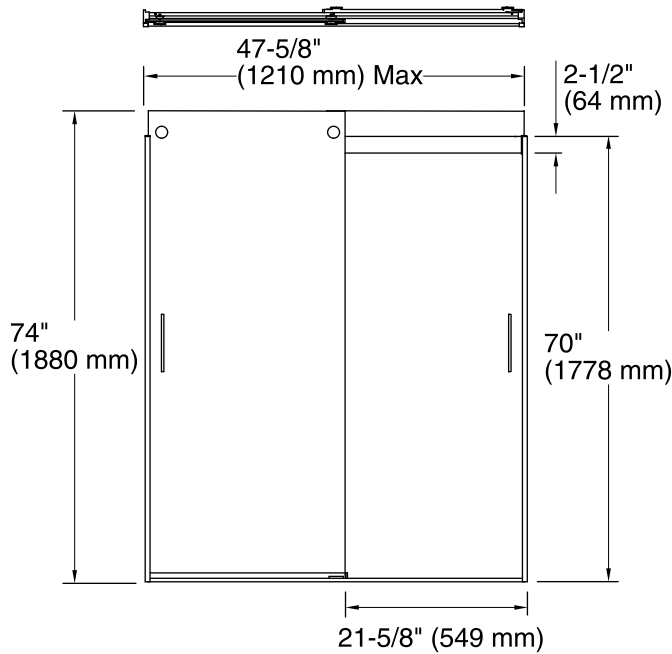

Features

- Hardware options inside and outside the shower include a blade handle or contemporary square towel bar.
- CleanCoat® technology creates a barrier between the water and glass to help keep your shower door looking new.
- Frameless, 3/8" (10 mm) thick Crystal Clear tempered glass door.
- Door tracking system features a hidden, cushioned, center guide for smooth, quiet sliding action.
- Innovative roller design simplifies installation and provides out-of-plumb adjustability.
- Reversible top track and towel bar.
- Frameless design emphasizes glass and creates a sleek, minimalist look.
- Smooth, easy-to-clean wall jambs.

Available Glass Options

Code	Description
	Crystal Clear

*Walk Through Height = 70" (1778 mm) minus 2-1/2" (64 mm)

Technical Information

All product dimensions are nominal.

Installation type: For shower base installation