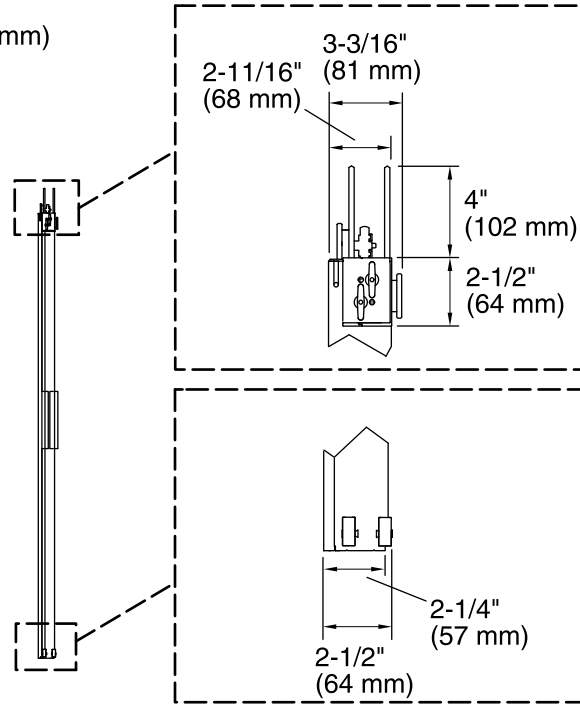

Features

- Hardware options inside and outside the shower include a blade handle or contemporary square towel bar.
- CleanCoat® technology creates a barrier between the water and glass to help keep your shower door looking new.
- Frameless, 3/8" (10 mm) thick Crystal Clear tempered glass door.
- Door tracking system features a hidden, cushioned, center guide for smooth, quiet sliding action.
- Innovative roller design simplifies installation and provides out-of-plumb adjustability.
- Reversible top track and towel bar.
- Frameless design emphasizes glass and creates a sleek, minimalist look.
- Smooth, easy-to-clean wall jambs.

Material

- Anodized aluminum hardware prevents rusting or corrosion.

Installation

- Out-of-plumb adjustability allows for simpler installation.
- Can be installed to open to the left or right.

Components

Additional included component/s: Hardware Kit.

Available Glass Options

Code	Description
	Crystal Clear

*Walk Through Height = 70" (1778 mm) minus 2-1/2" (64 mm)

Technical Information

All product dimensions are nominal.

Installation type: For shower base installation