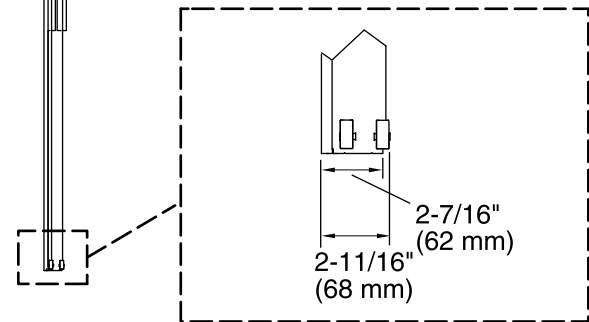

* Walk-through

Technical Information

All product dimensions are nominal.

Installation type: For bath installation

Opening style: Sliding/Bypass

Opening Width - Min: 54" (1372 mm)

Opening Width - Max: 57" (1448 mm)

Walk-through - Min: 23-3/16" (589 mm)

Walk-through - Max: 26-3/16" (665 mm)

Glass thickness: 1/4" (6 mm)

Notes

Install this product according to the installation guide.

If replacing a shower door, the narrow wall jamb design of this door may not cover the existing shower door holes.

The vertical opening should be a minimum of 62-1/4" (1581 mm) to allow for installation clearance.