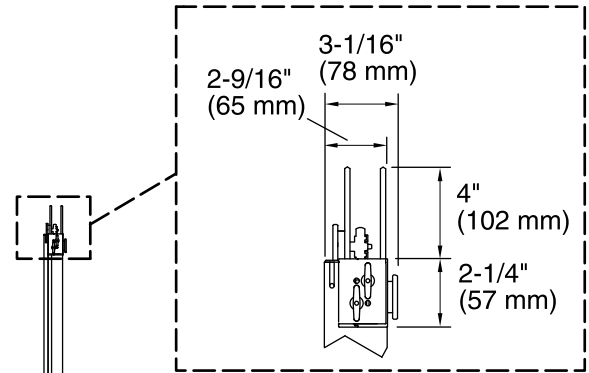

* Walk-through

Technical Information

All product dimensions are nominal.

Installation type: For bath installation

Opening style: Sliding/Bypass

Opening Width - Min: 54" (1372 mm)

Opening Width - Max: 57" (1448 mm)

Walk-through - Min: 23-3/16" (589 mm)

Walk-through - Max: 26-3/16" (665 mm)

Glass thickness: 1/4" (6 mm)

Notes

Install this product according to the installation guide.

If replacing a shower door, the narrow wall jamb design of this door may not cover the existing shower door holes.

The vertical opening should be a minimum of 62-1/4" (1581 mm) to allow for installation clearance.