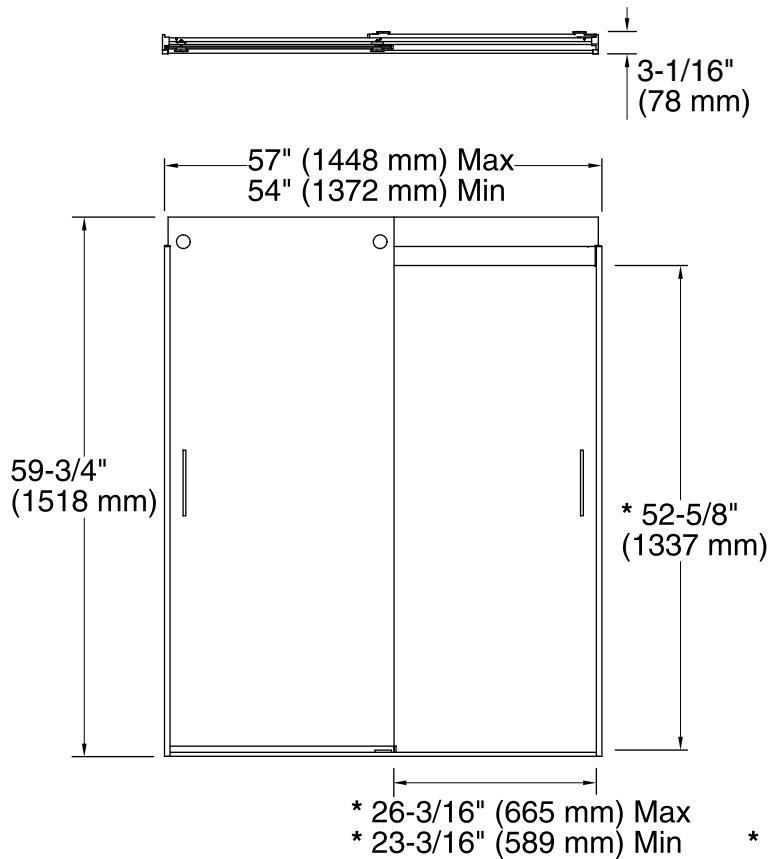

* Walk-through

Technical Information

All product dimensions are nominal.

Installation type: For bath installation

Opening style: Sliding/Bypass

Opening Width - Min: 54" (1372 mm)

Opening Width - Max: 57" (1448 mm)

Walk-through - Min: 23-3/16" (589 mm)

Walk-through - Max: 26-3/16" (665 mm)

Glass thickness: 1/4" (6 mm)

Notes

Install this product according to the installation guide.

If replacing a shower door, the narrow wall jamb design of this door may not cover the existing shower door holes.

The vertical opening should be a minimum of 62-1/4" (1581 mm) to allow for installation clearance.