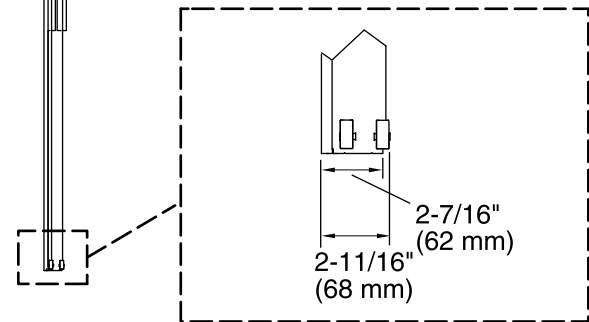

* Walk-through

Technical Information

All product dimensions are nominal.

Installation type: For bath installation

Opening style: Sliding/Bypass

Opening Width - Min: 56-5/8" (1438 mm)

Opening Width - Max: 59-5/8" (1514 mm)

Walk-through - Min: 24-3/8" (619 mm)

Walk-through - Max: 27-3/8" (695 mm)

Glass thickness: 1/4" (6 mm)

Notes

Install this product according to the installation guide.

If replacing a shower door, the narrow wall jamb design of this door may not cover the existing shower door holes.