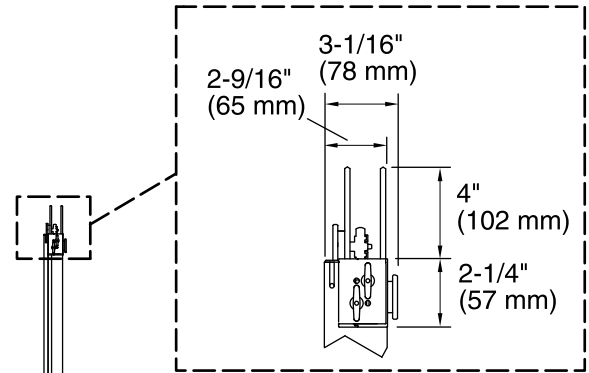

* Walk-through

Technical Information

All product dimensions are nominal.

Installation type: For bath installation

Opening style: Sliding/Bypass

Opening Width - Min: 56-5/8" (1438 mm)

Opening Width - Max: 59-5/8" (1514 mm)

Walk-through - Min: 24-3/8" (619 mm)

Walk-through - Max: 27-3/8" (695 mm)

Glass thickness: 1/4" (6 mm)

Notes

Install this product according to the installation guide.

If replacing a shower door, the narrow wall jamb design of this door may not cover the existing shower door holes.