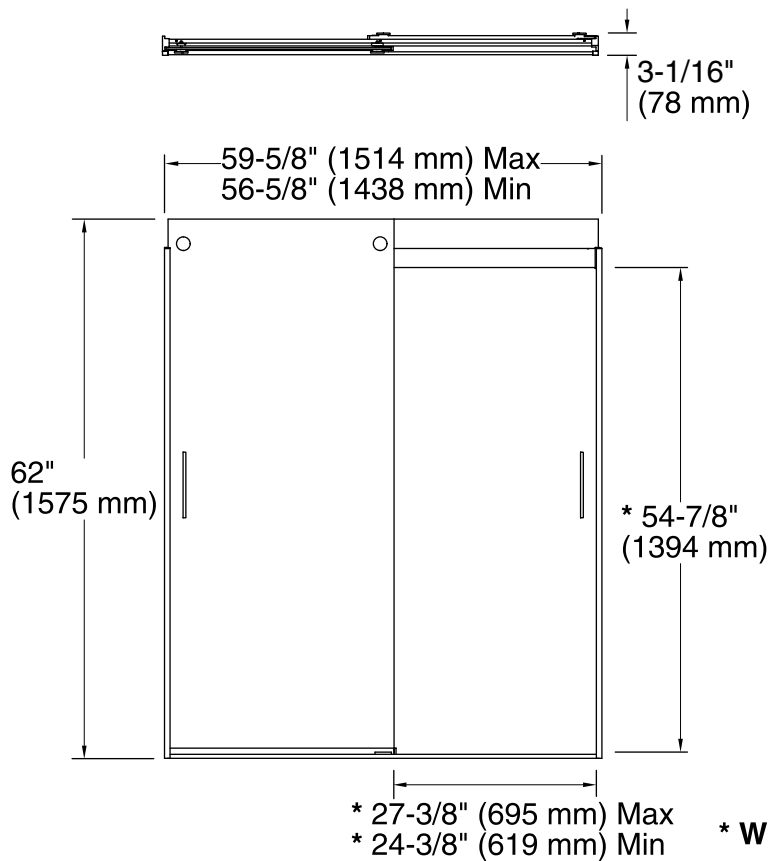

* Walk-through

Technical Information

All product dimensions are nominal.

Installation type: For bath installation

Opening style: Sliding/Bypass

Opening Width - Min: 56-5/8" (1438 mm)

Opening Width - Max: 59-5/8" (1514 mm)

Walk-through - Min: 24-3/8" (619 mm)

Walk-through - Max: 27-3/8" (695 mm)

Glass thickness: 1/4" (6 mm)

Notes

Install this product according to the installation guide.

If replacing a shower door, the narrow wall jamb design of this door may not cover the existing shower door holes.