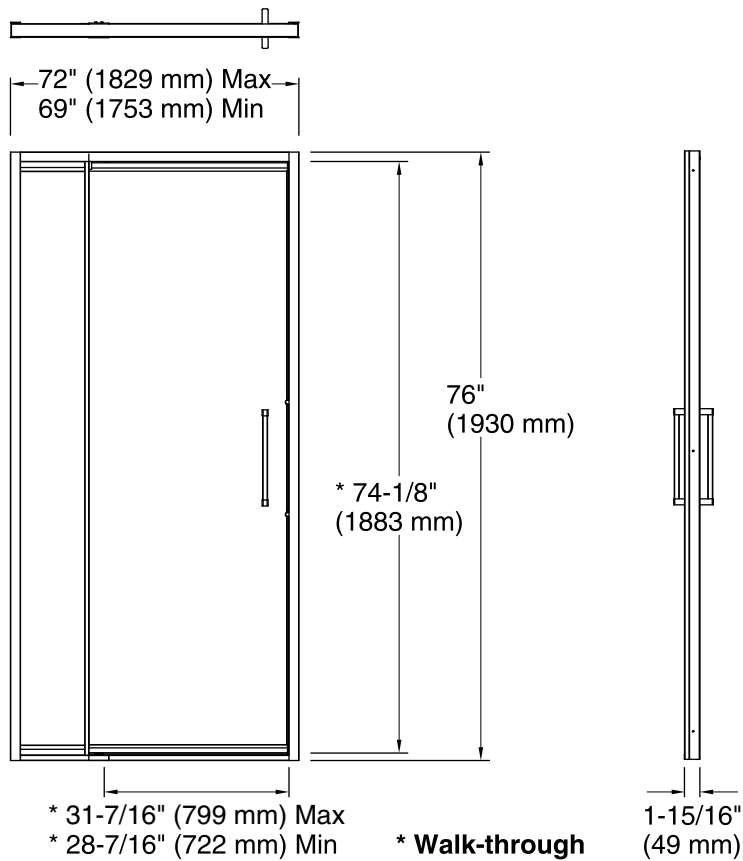

Technical Information

All product dimensions are nominal.

Installation type: For receptor installation

Opening style: Pivot

Opening Width - Min: 69" (1753 mm)

Opening Width - Max: 72" (1829 mm)

Walk-through - Min: 28-7/16" (722 mm)

Walk-through - Max: 31-7/16" (799 mm)

Glass thickness: 3/8" (10 mm)

Notes

Install this product according to the installation guide.

Recommended two person installation.