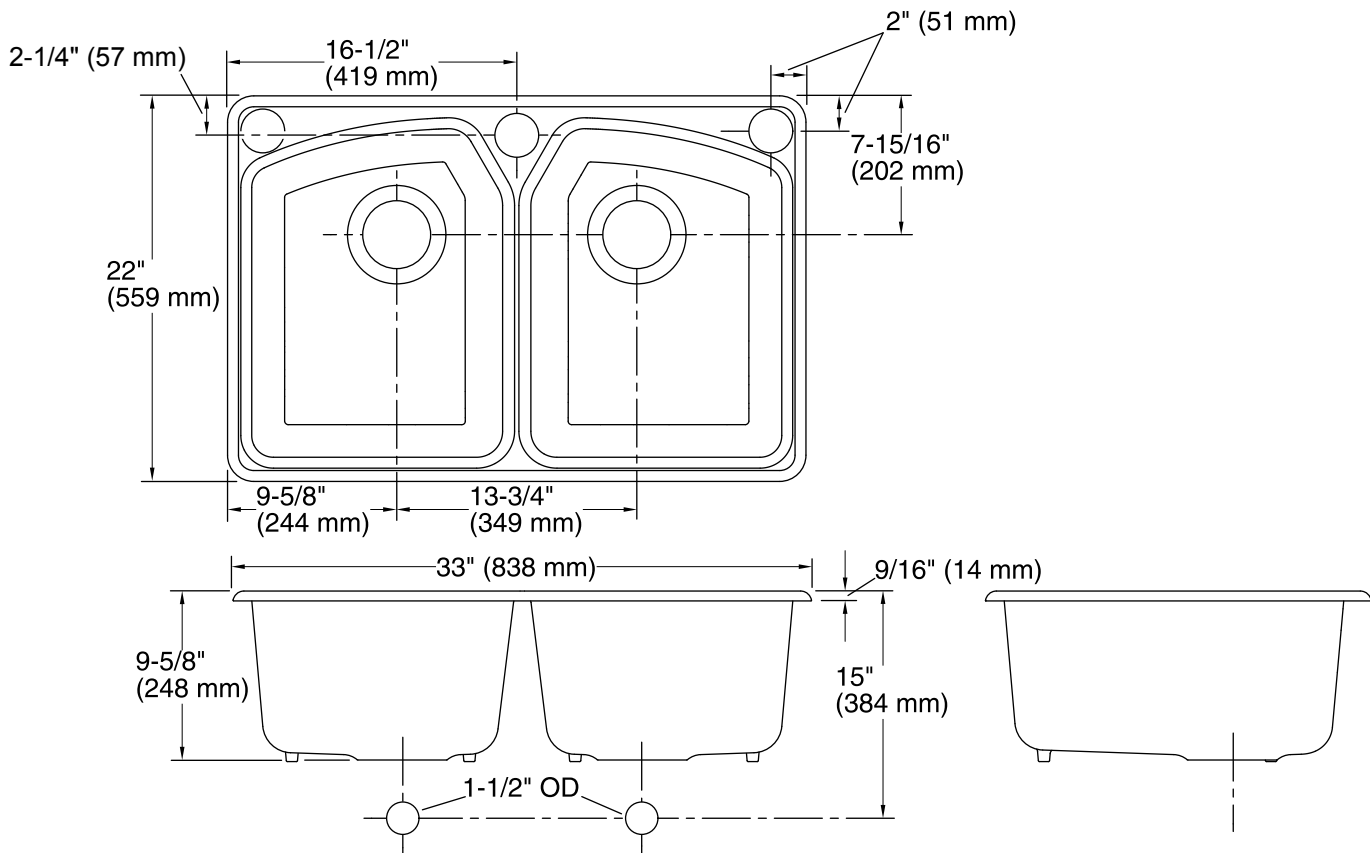

Features

- 36-inch minimum base cabinet width.
- Double equal bowls.
- KOHLER cast iron.
- Under-mount.
- Single faucet hole with one accessory hole to the left and one accessory hole to the right.
- Acid-resistant enamel finish.
- 33" (838 mm) x 22" (559 mm)

Additional included component/s: Under-mount Sink Kit 23" (584 mm).

Codes/Standards

ASME A112.19.1/CSA B45.2

KOHLER® Enameled Cast Iron Kitchen Sink - Lifetime Limited Warranty

See website for detailed warranty information.

Technical Information

All product dimensions are nominal.

Bowl configuration: Double equal

Installation: Under-mount

Min. base cabinet width: 36" (914 mm)

Bowl area (Left) Length: 14-5/16" (364 mm)

Width: 18-3/4" (476 mm)

Bowl depth: 9" (229 mm)

Water depth: 9" (229 mm)

Bowl area (Right) Length: 14-5/16" (364 mm)

Width: 18-3/4" (476 mm)

Bowl depth: 9" (229 mm)

Water depth: 9" (229 mm)

Number of deck holes: 2

Faucet hole(s): 2-3/8" (60 mm)