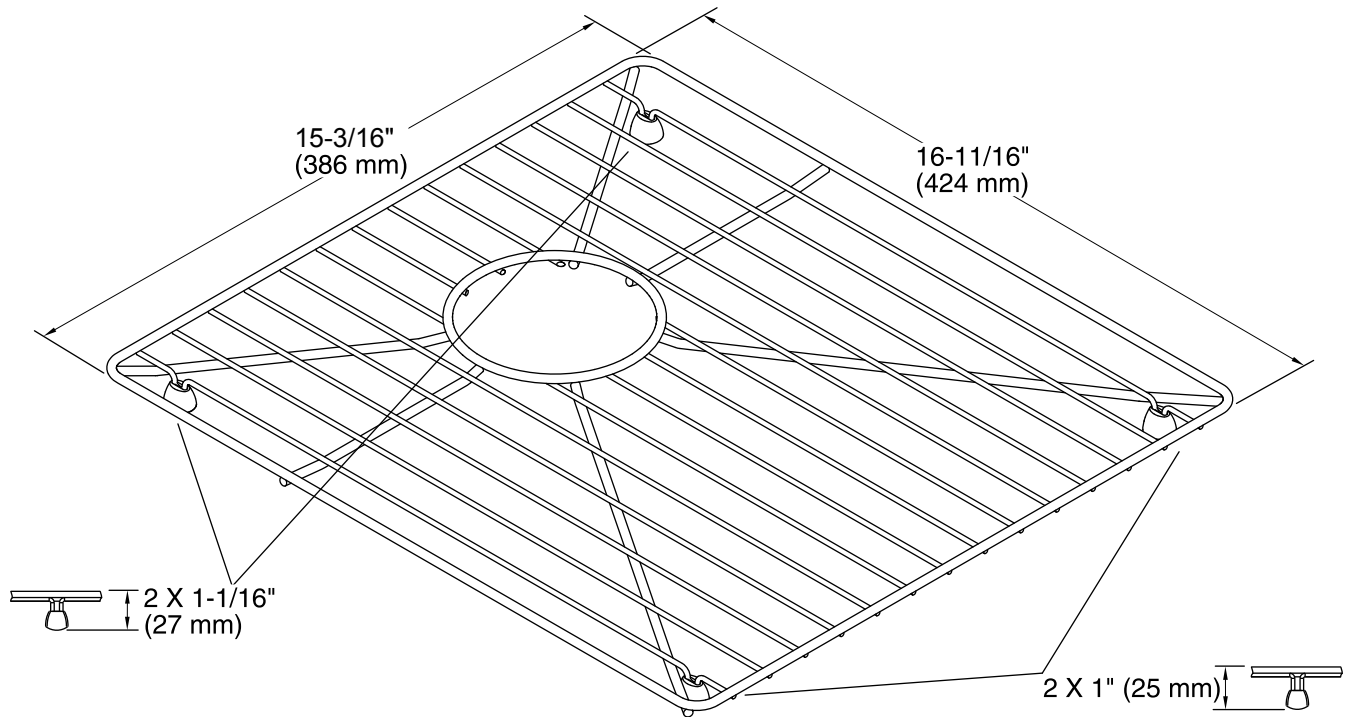

Features

- Fits in either basin of the K-3944 Vault double equal apron-front sink.

Codes/Standards

None Applicable

KOHLER® One-Year Limited Warranty

See website for detailed warranty information.

Available Color/Finishes

Color tiles intended for reference only.

Color	Code	Description
	ST	Stainless Steel

Technical Information

All product dimensions are nominal.