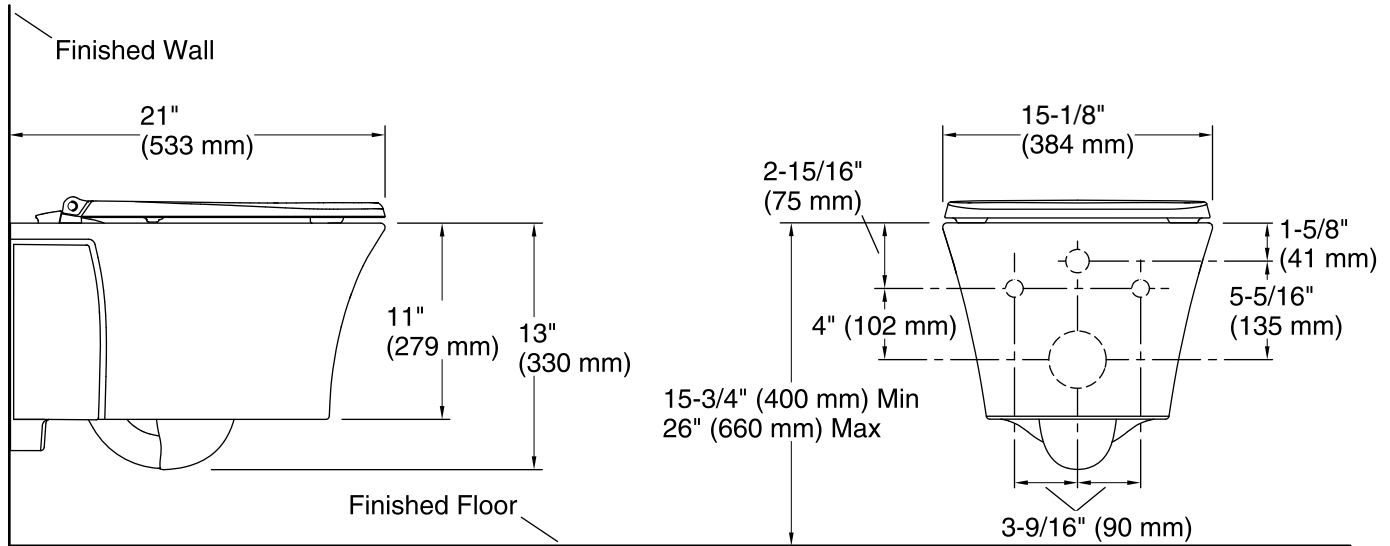

## Technical Information

All product dimensions are nominal.

Toilet type:	In-wall, Wall-mount
Waste Outlet:	Wall
Bowl shape:	Elongated front
Trap passageway:	3" (76 mm)
Water surface size:	4-1/2" x 5-1/2" (114 mm x 140 mm)
Rim to water surface:	8-3/16" (208 mm)
Seat-mounting holes:	5-1/2" (140 mm)