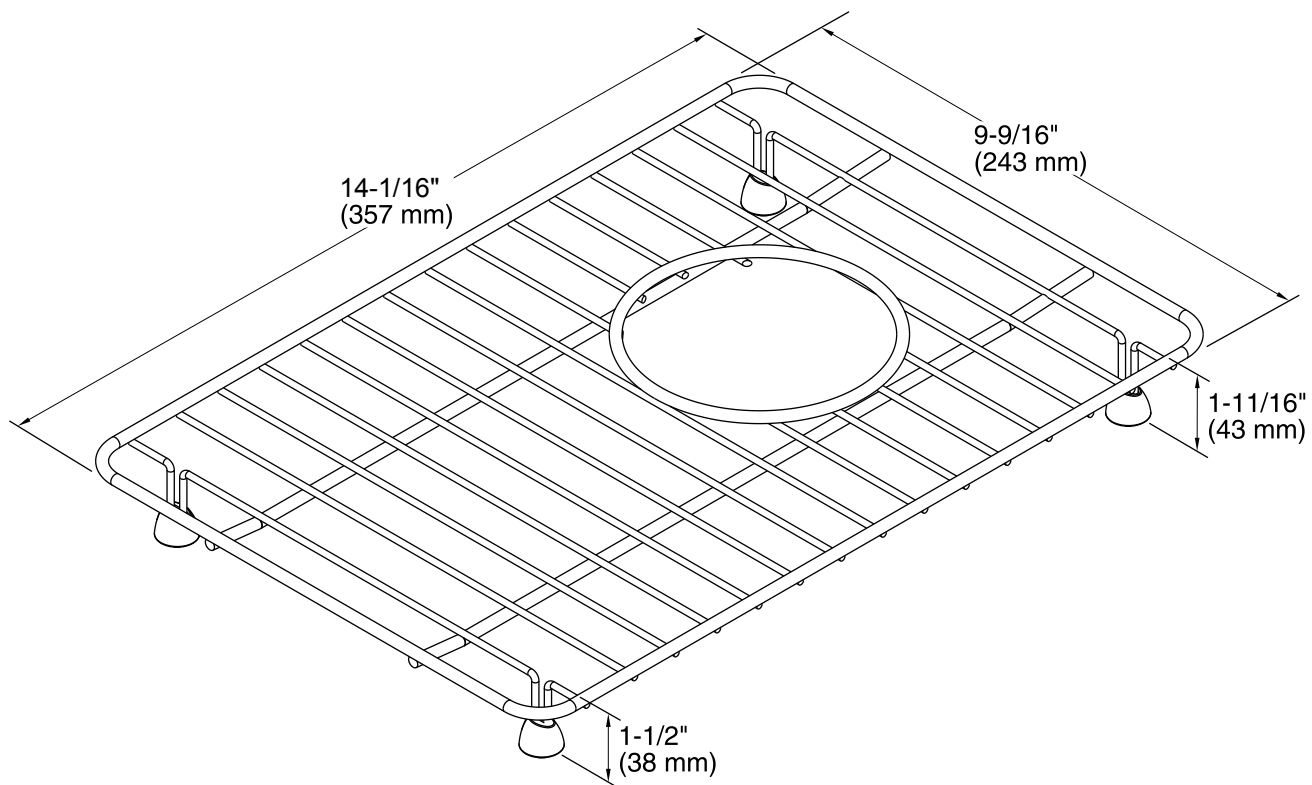

Features

- Fits in the right side of K-5871 Riverby sinks.
- Durable stainless-steel construction.
- Helps protect sink surface from daily wear.
- Dishwasher safe.
- Rubber feet provide added protection.
- Recommended for use with the K-6237 Riverby left-hand rack.

Technical Information

All product dimensions are nominal.