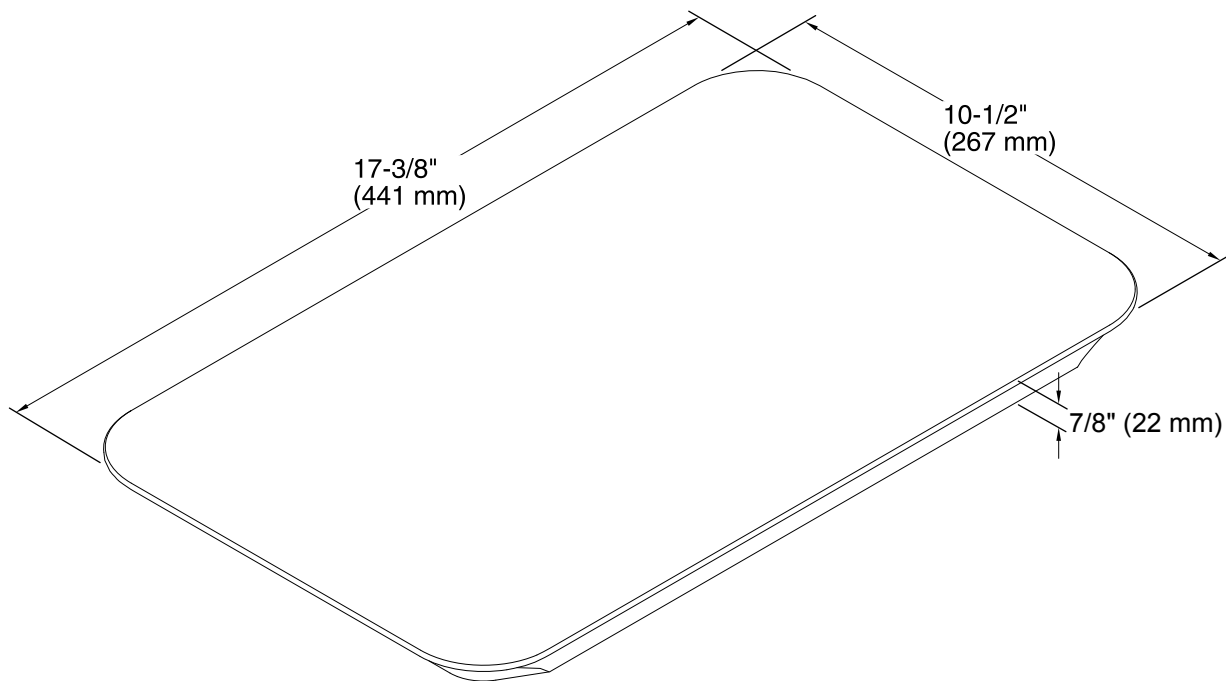

Features

- Fits over K-5871 and K-5872 Riverby sinks.
- Durable hardwood construction.
- Provides a workstation for quick and easy food prepping.
- Maple wood.

Codes/Standards

CARB P2

KOHLER® One-Year Limited Warranty

See website for detailed warranty information.

Technical Information

All product dimensions are nominal.