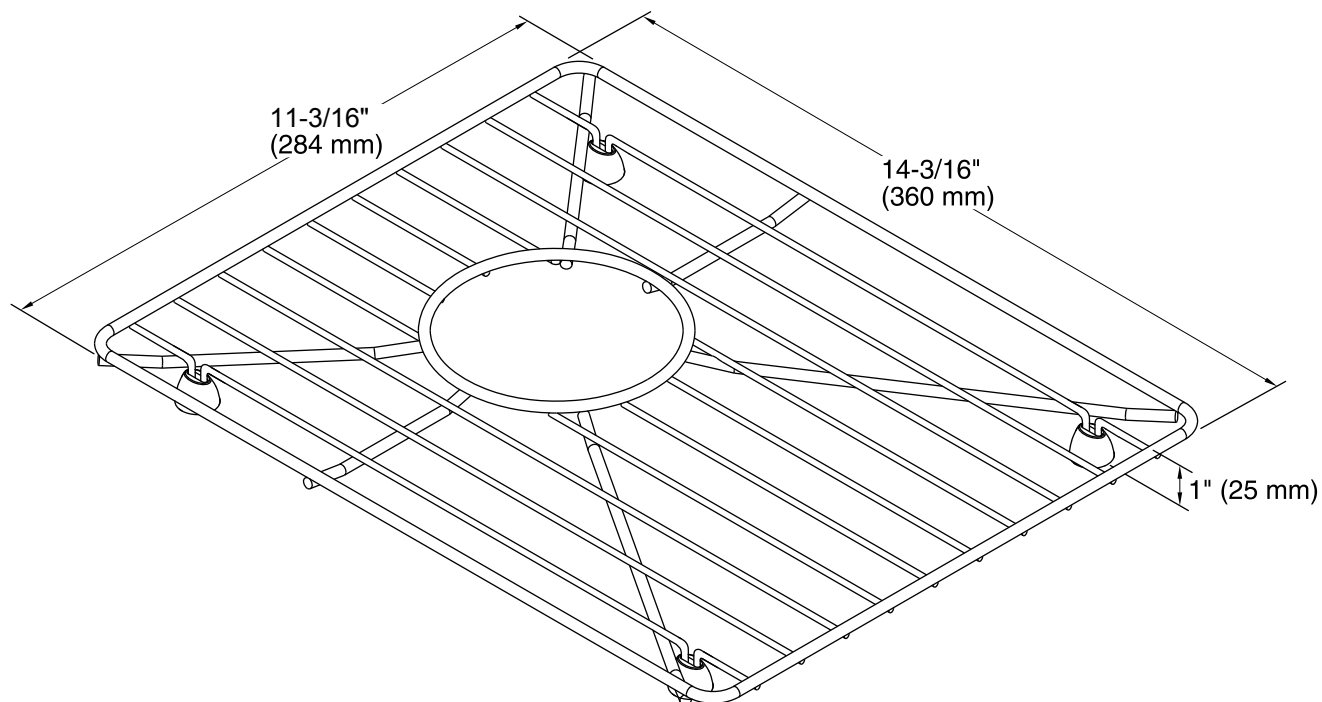

**8 Degree™**  
Right-Bowl Sink Rack  
**K-6136**

**Features**

- Fits in the right bowl of the K-3672 8 Degree kitchen sink.
- Comes included with the K-3672 8 Degree kitchen sink.
- Durable stainless-steel construction.
- Helps protect sink surface from daily wear.
- Dishwasher safe.
- Rubber feet provide added protection.

### Technical Information

All product dimensions are nominal.