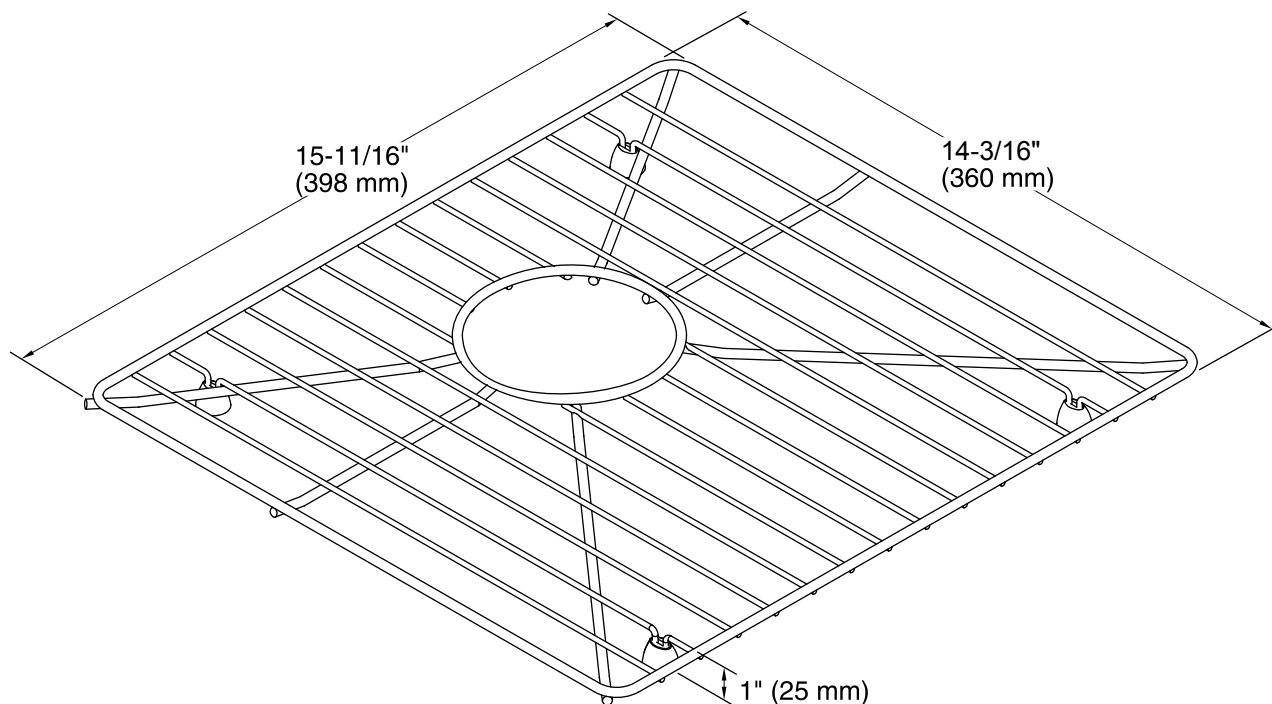

Features

- Fits in the left bowl of the K-3672 8 Degree kitchen sink.
- Comes included with the K-3672 8 Degree kitchen sink.
- Durable stainless-steel construction.
- Helps protect sink surface from daily wear.
- Dishwasher safe.
- Rubber feet provide added protection.

Technical Information

All product dimensions are nominal.