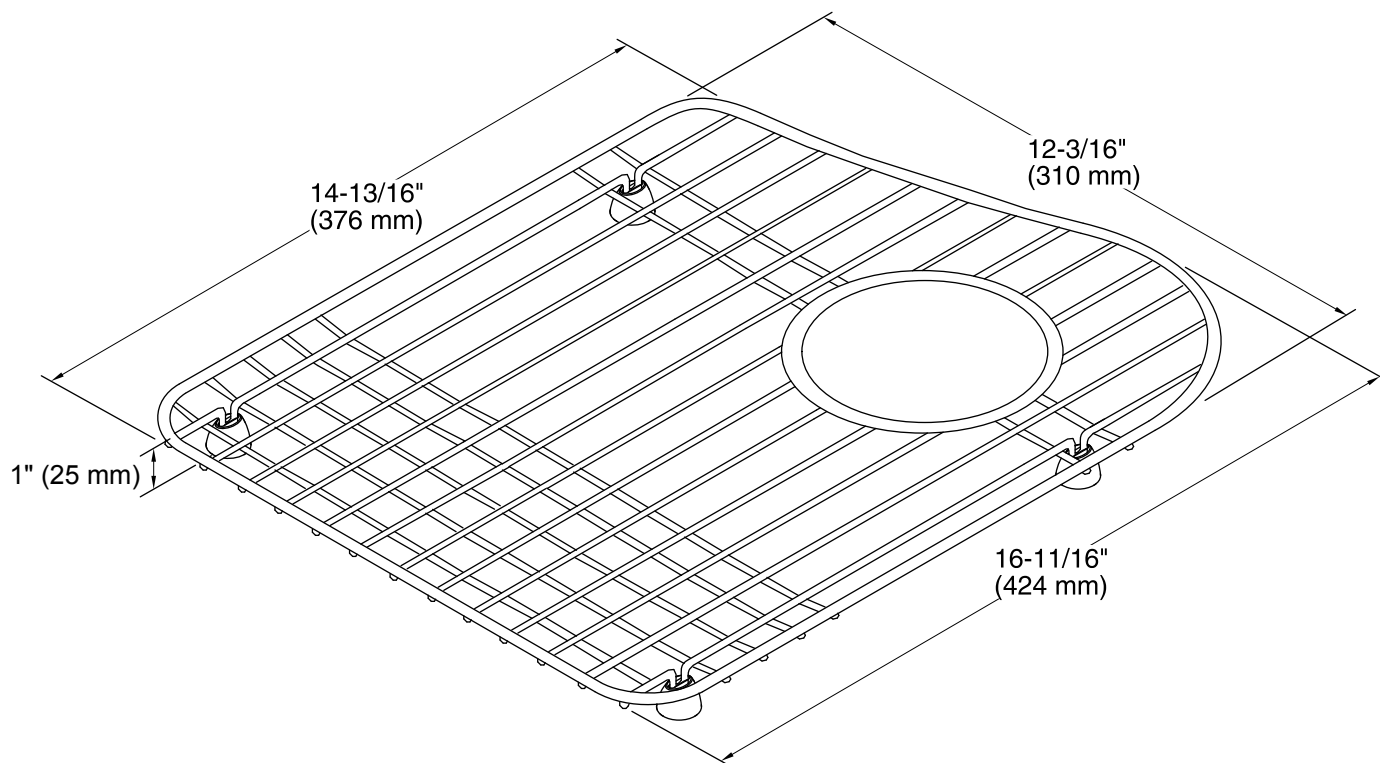

Technical Information

All product dimensions are nominal.