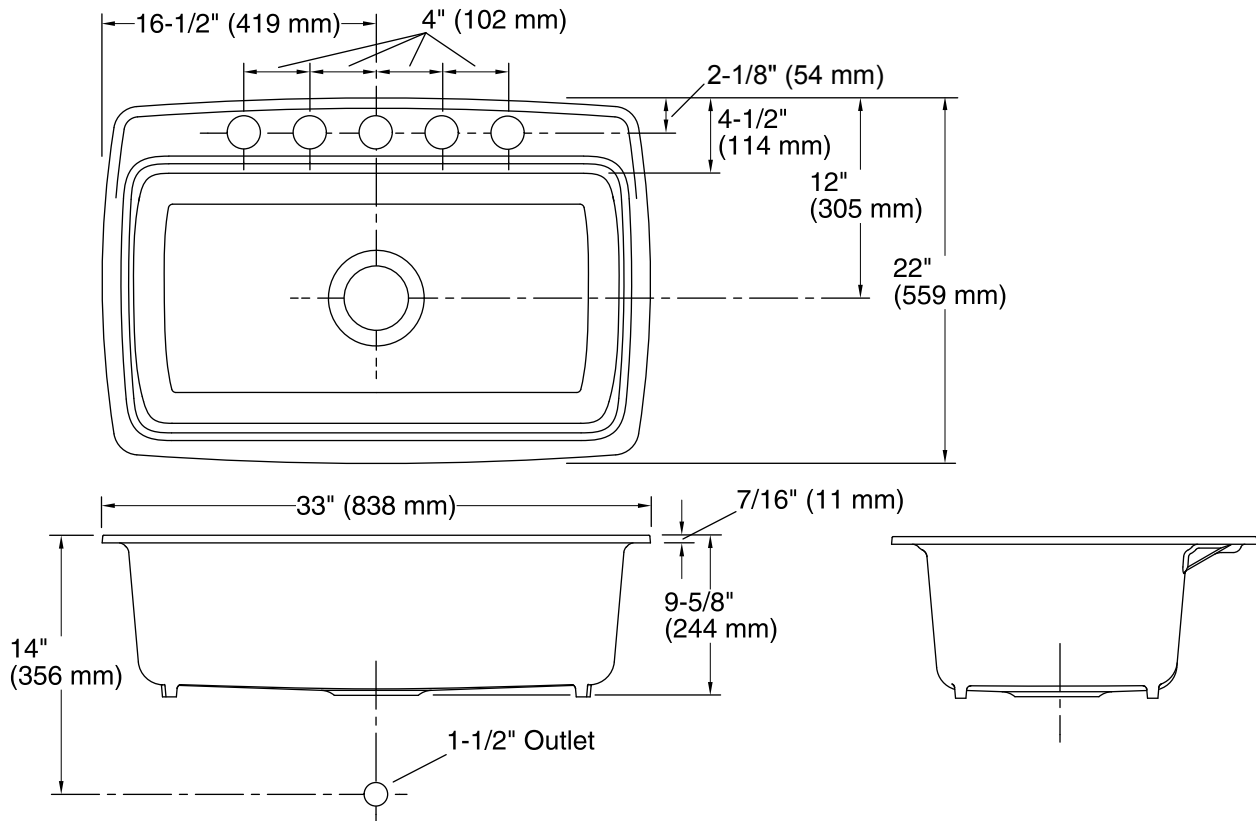

Features

- 36-inch minimum base cabinet width.
- KOHLER cast iron.
- Acid-resistant enamel finish.
- Under-mount.
- Single compartment.
- Three oversized faucet holes with two oversized accessory holes to the right.
- 33" (838 mm) x 22" (559 mm)

Technical Information

All product dimensions are nominal.

Bowl configuration:	Single
Installation:	Under-mount
Bowl area	Length: 29" (737 mm) Width: 15" (381 mm) Bowl depth: 9" (229 mm)
Number of deck holes:	5
Faucet hole(s):	2-3/8" (60 mm)
Drain hole:	3-5/8" (92 mm)
Template:	Under-mount, 1034873-7, required, included

Notes

Install this product according to the installation guide.

Faucet holes in under-mount fixture are oversized at $\sim 2\text{-}3/8"$ (60 mm). Drill faucet holes in counter according to fitting roughing-in.