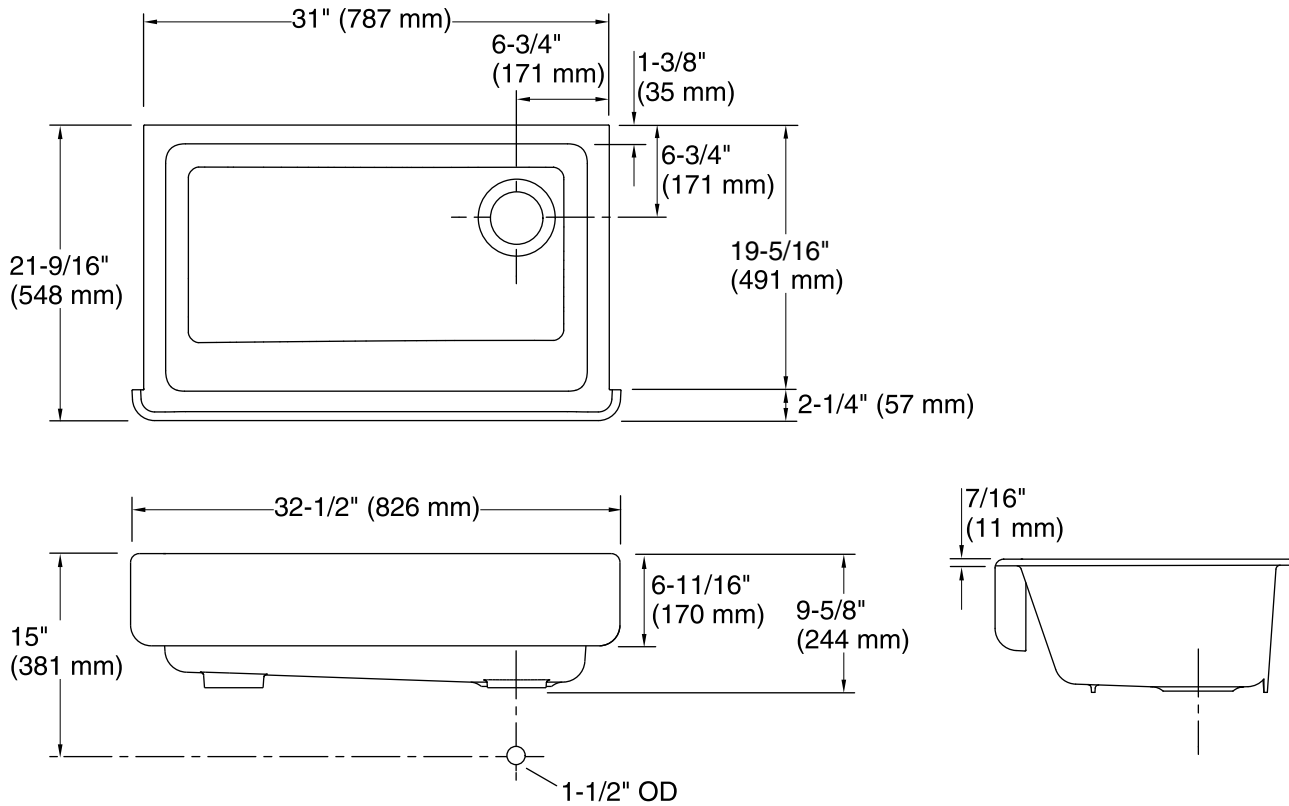

Features

- Single bowl.
- With 6-11/16" (170 mm) Self-Trimming® integral apron.
- Fits a standards 33" sink base cabinet.
- 32-1/2" (826 mm) x 21-9/16" (548 mm)

Material

- KOHLER® enameled cast iron.
- Acid-resistant enamel finish.

Additional included component/s: Countertop cutout template, and Cabinet face cutout template.

Codes/Standards

ASME A112.19.1/CSA B45.2

KOHLER® Enameled Cast Iron Kitchen Sink - Lifetime Limited Warranty

Technical Information

All product dimensions are nominal.

Bowl configuration:	Single
Installation:	Under-mount
Min. base cabinet width:	33" (838 mm)
Bowl area	Length: 27-3/4" (705 mm) Width: 18-1/16" (459 mm) Bowl depth: 9-5/8" (244 mm) Water depth: 9" (229 mm)
Drain hole:	3-5/8" (92 mm)
Template:	1214395-7, not required, included 1214396-7, not required, included

IMPORTANT! The distance from the top edge of the cabinet to the top of the cabinet door must be at least 6-7/8" (175 mm) to install this sink.