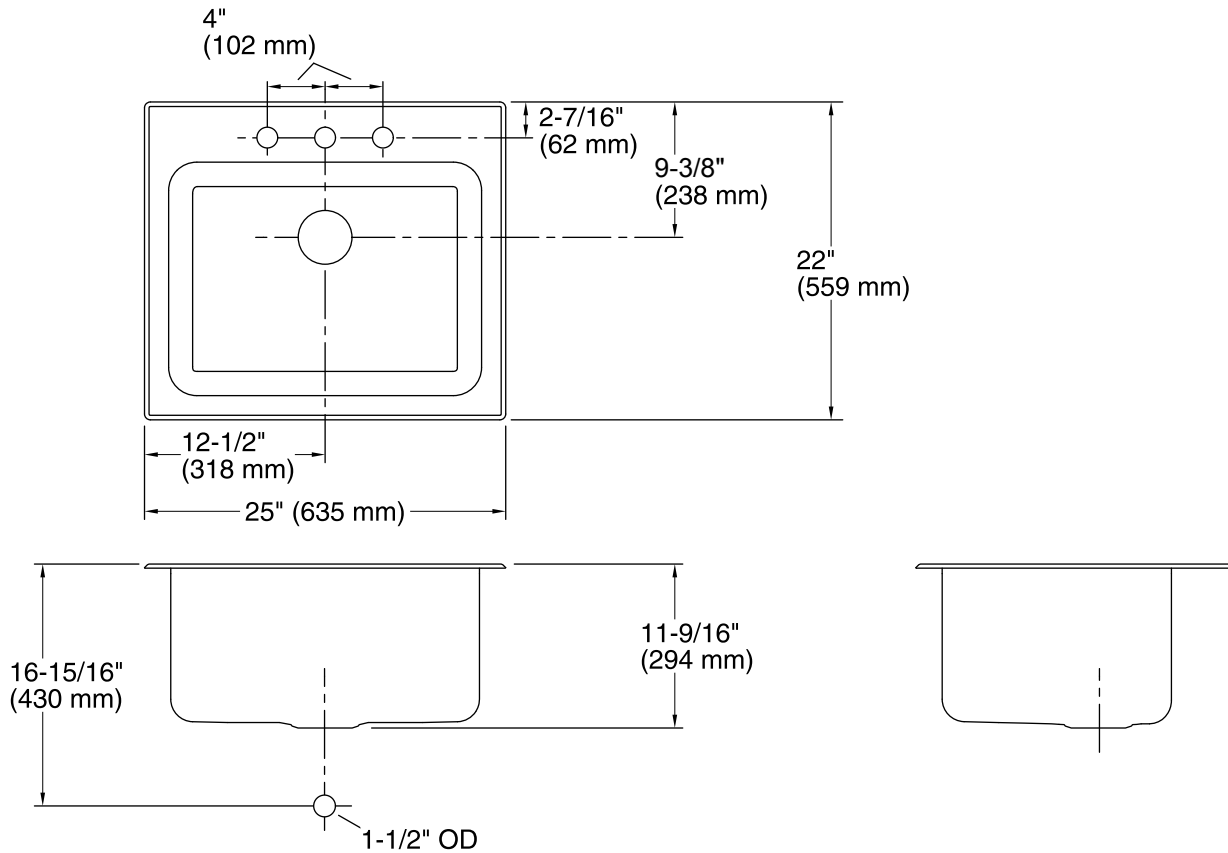

## Features

- 27-inch minimum base cabinet width.
- Single bowl.
- 11-1/4-inch depth provides generous workspace.
- Three faucet holes.
- SilentShield® sound-absorption technology offers quieter performance.
- Includes installation hardware.

## Technical Information

All product dimensions are nominal.

Installation:	Top-mount
Bowl area:	Length: 21-1/4" (540 mm) Width: 15-3/4" (400 mm) Bowl depth: 11-5/16" (287 mm) Water depth: 11-5/16" (287 mm)
Number of deck holes:	3
Faucet hole(s):	1-7/16" (37 mm)
Drain hole:	3-3/4" (94 mm)