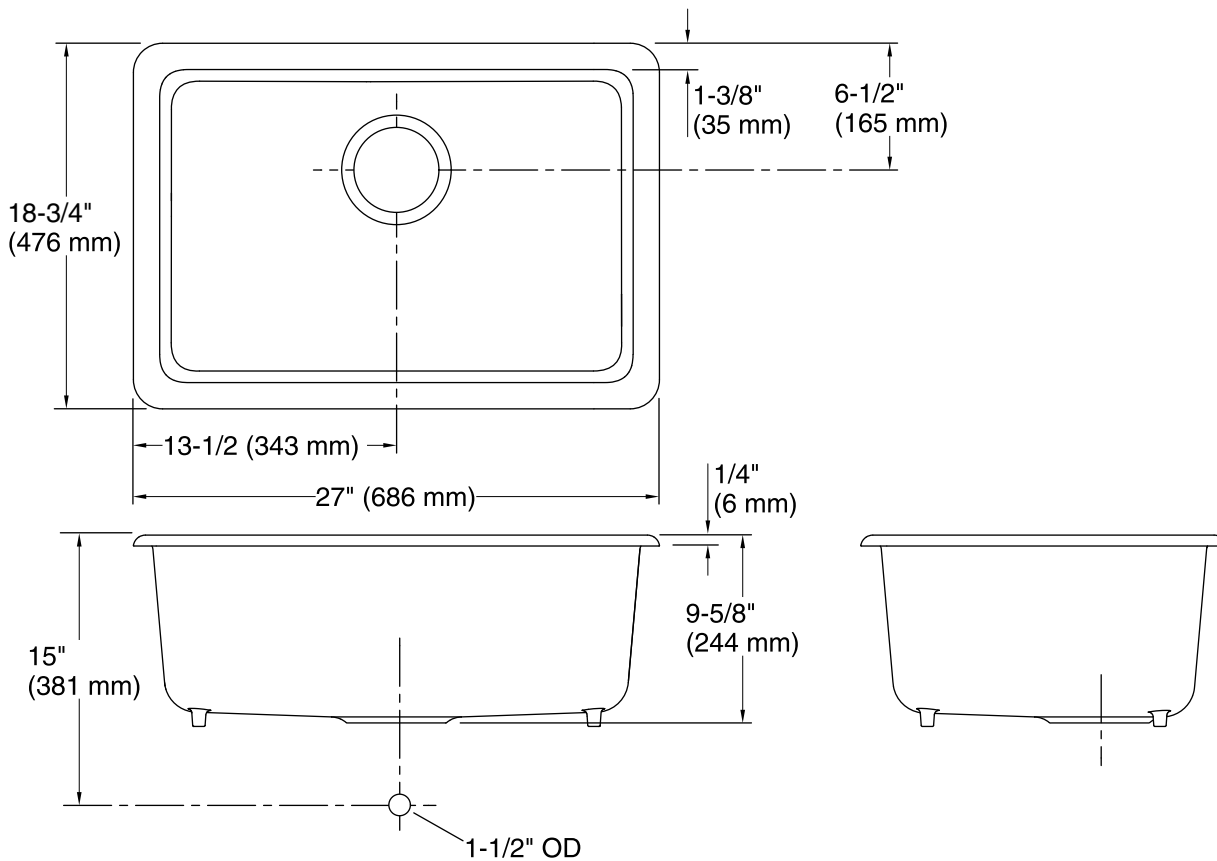

**Iron/Tones®**  
 Top-/Under-Mount Kitchen Sink  
**K-5708**

**Features**

- Acid-resistant enamel finish.
- Single bowl.
- 27" (686 mm) x 18-3/4" (476 mm)

**Material**

- KOHLER® enameled cast iron.

**Installation**

## Technical Information

All product dimensions are nominal.

Installation:	Under-mount, Top-mount
Bowl area (Only):	Length: 24-5/16" (617 mm) Width: 16-1/16" (408 mm) Bowl depth: 9" (229 mm) Water depth: 9" (229 mm)
Drain hole:	3-7/8" (98 mm)
Template:	1281370-7, required, included