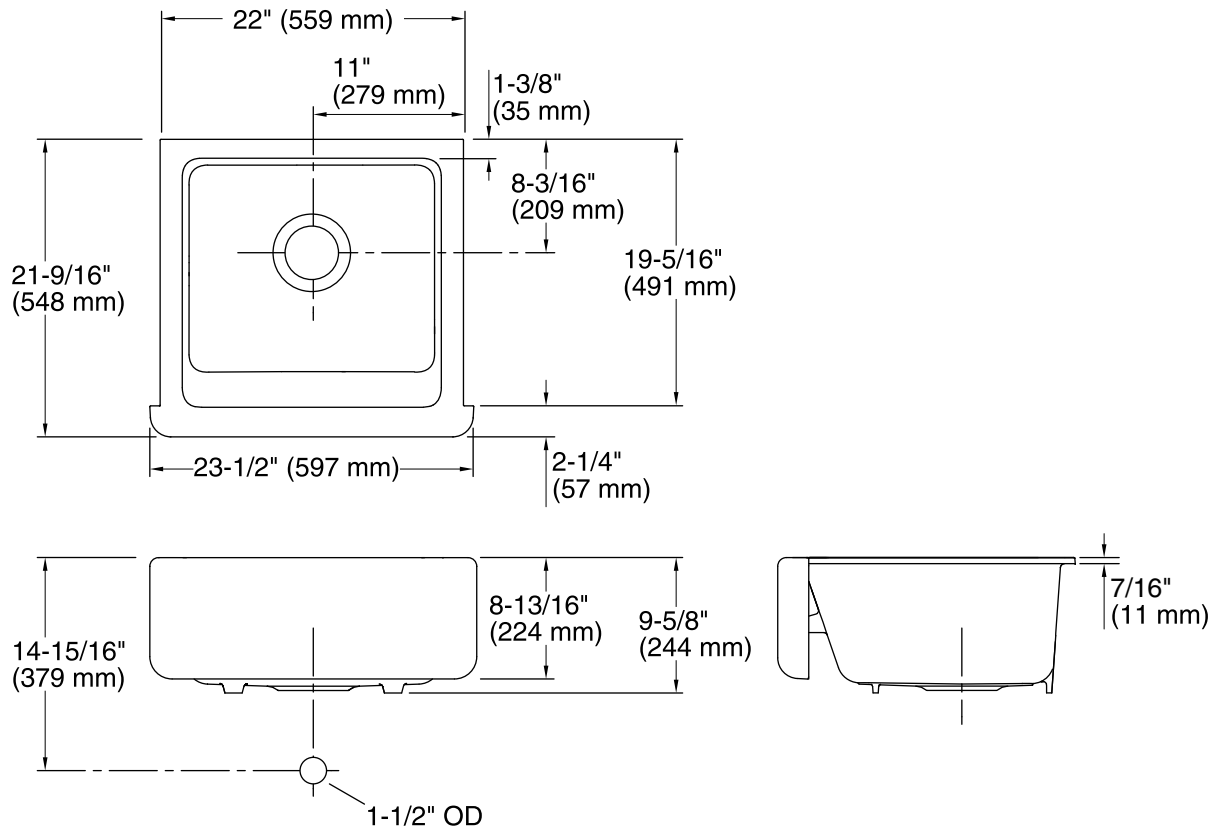

24" Single Bowl Sink with Tall Apron K-5665

Features

- Fits minimum 24-inch apron sink base cabinet.
- Single bowl.
- 9-inch depth.
- Self-Trimming apron overlaps the cabinet face for easy installation and beautiful results.
- No faucet holes.
- Includes cutout templates.
- Center drain.
- KOHLER enameled cast iron
- Under-mount installation

THE BOLD LOOK
OF **KOHLER**®

Technical Information

All product dimensions are nominal.

Bowl configuration: Single

Installation: Under-mount

Min. base cabinet width: 24" (610 mm)

Bowl area (Only) Length: 18-13/16" (477 mm)

Width: 18-1/16" (459 mm)

Bowl depth: 9" (229 mm)

Water depth: 9" (229 mm)

Drain hole: 3-5/8" (92 mm)

Template: Apron Front, 1247417, required, included
Under-mount, 1239229-7, required, included

Notes

Install this product according to the installation instructions.