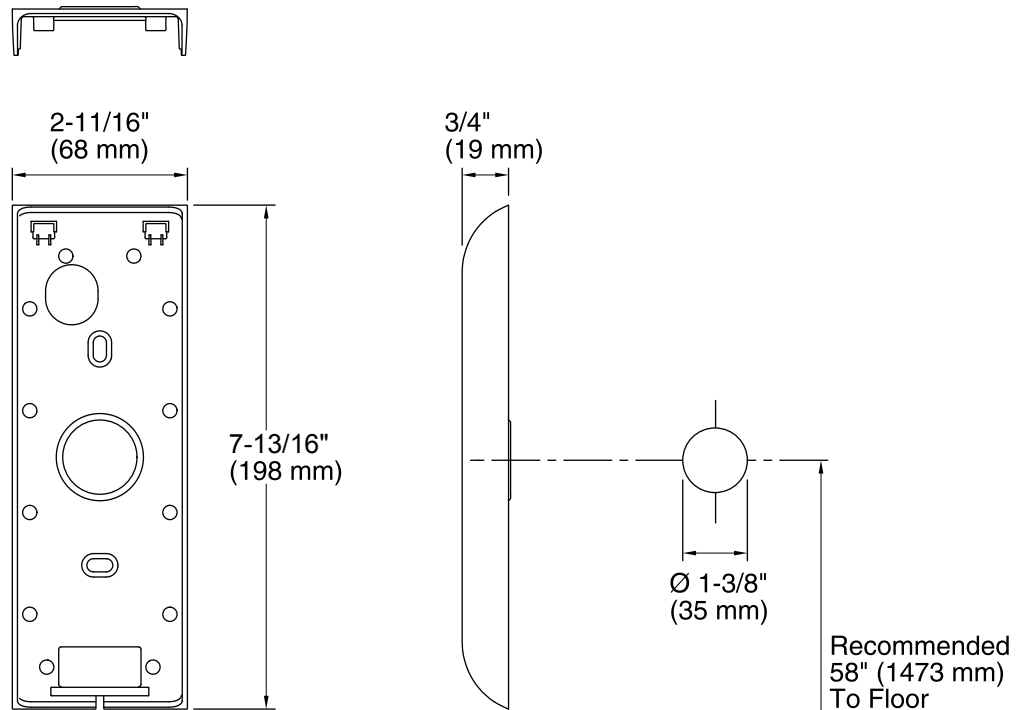

	CP	Polished Chrome
	SN	Vibrant® Polished Nickel
	BN	Vibrant® Brushed Nickel
	BL	Matte Black
	TT	Titanium

Technical Information

All product dimensions are nominal.

Notes

Install this product according to the installation guide.