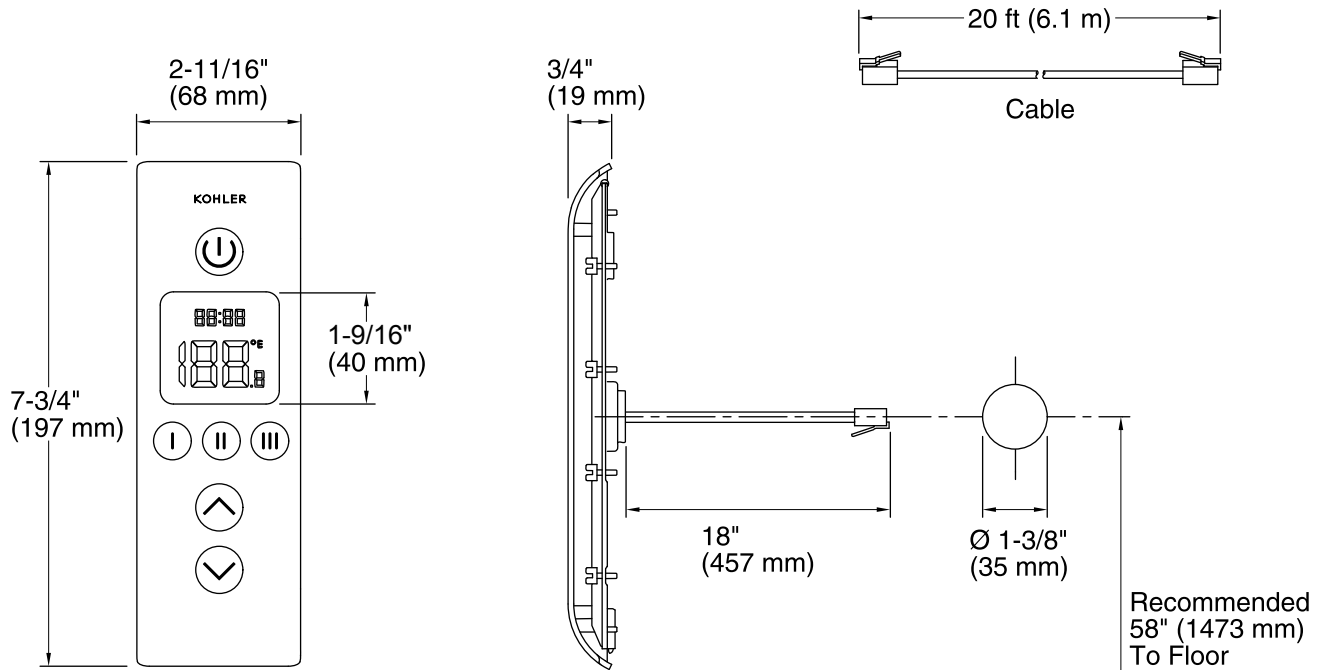

Material

- Premium material construction for durability and reliability

Installation

- Surface mount installation

Required Accessories

K-557-K Digital Three Port Thermostatic Valve
K-559 Interface Mounting Bracket

Loose component/s: 20 ft Cable and adapter included.

Codes/Standards

UL 1951
CSA C22.2 No. 14
CSA C22.2 No. 68

KOHLER® Faucet Lifetime Limited Warranty

See website for detailed warranty information.

Available Color/Finishes

Color tiles intended for reference only.

Color	Code	Description
	1CP	Satin Chrome with Polished Chrome
	1SN	Satin Nickel with Polished Nickel
	0	White
	7	Black Black™

Technical Information

All product dimensions are nominal.
 Max. Ambient temp: 125°F (51.7°C)