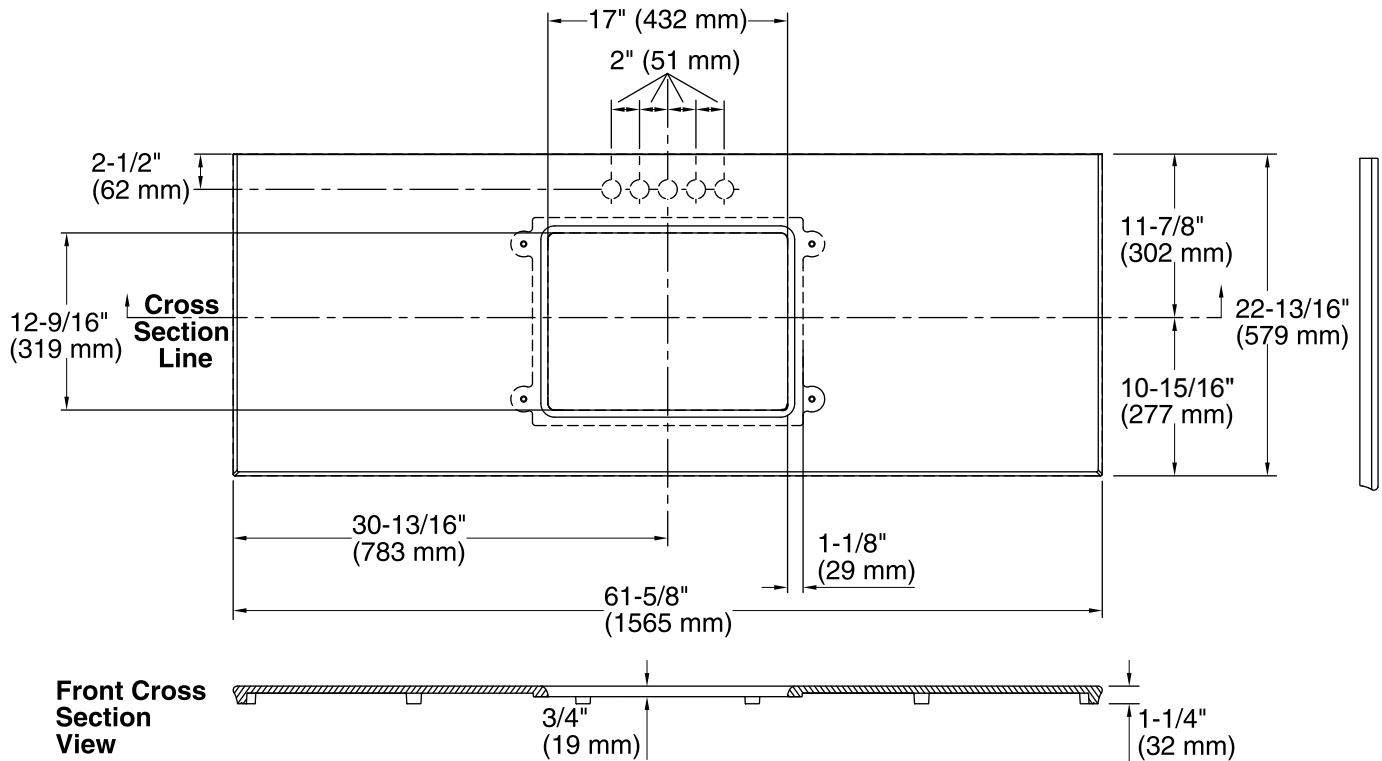

## Features

- Solid Surface
- Pilot holes for 8" (203 mm) widespread, 4" (102 mm) centerset, or single faucet
- 61-5/8" (1565 mm) x 22-13/16" (579 mm)
- Pre-cut for Verticyl® (K-2882) under-mount bathroom sink (required)

## Technical Information

All product dimensions are nominal.

Bowl configuration: Single

Installation: Vanity top

Bowl area (Only) Length: 17" (432 mm)  
Width: 12-9/16" (319 mm)