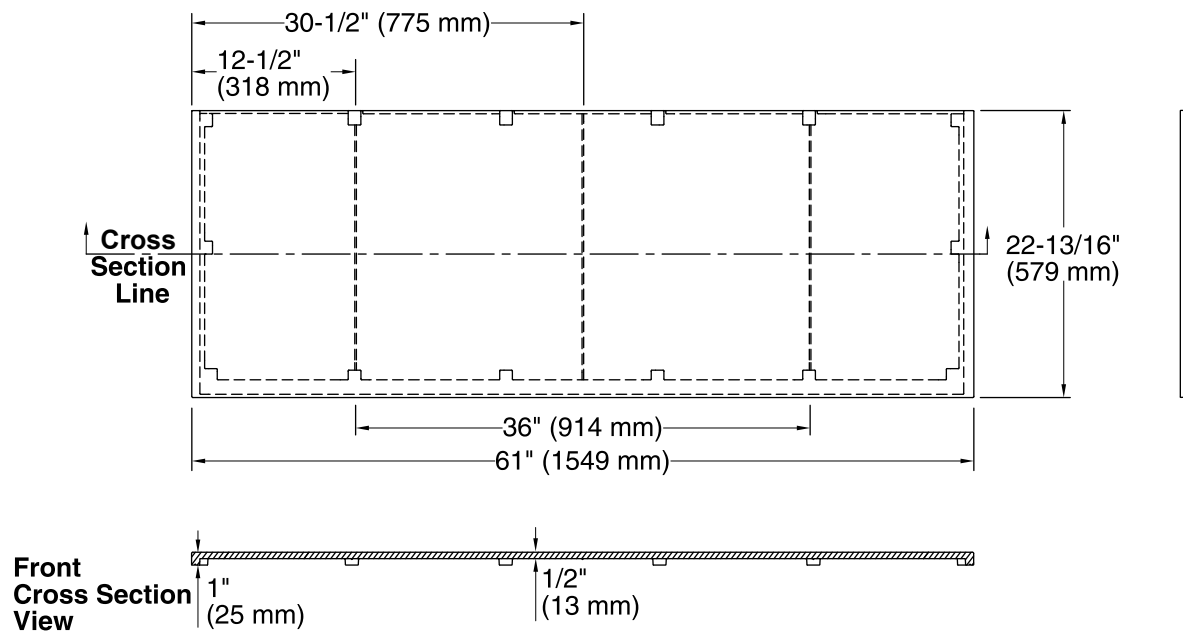

Features

- Solid Surface
- 61" (1549 mm) x 22-3/8" (568 mm)
- Above-Counter or Drop-In bathroom sink required

Codes/Standards

None Applicable

KOHLER® One-Year Limited Warranty

See website for detailed warranty information.

Available Color/Finishes

Color tiles intended for reference only.

Color	Code	Description
	S33	White Expressions
	S34	Almond Expressions
	S35	Biscuit Expressions
	S36	Ice Grey Expressions

Technical Information

All product dimensions are nominal.

Installation: Vanity top

Notes

Install this product according to the installation instructions.

Observe all local plumbing and building codes.

This countertop is designed to be installed with a KOHLER or standard-size vanity.