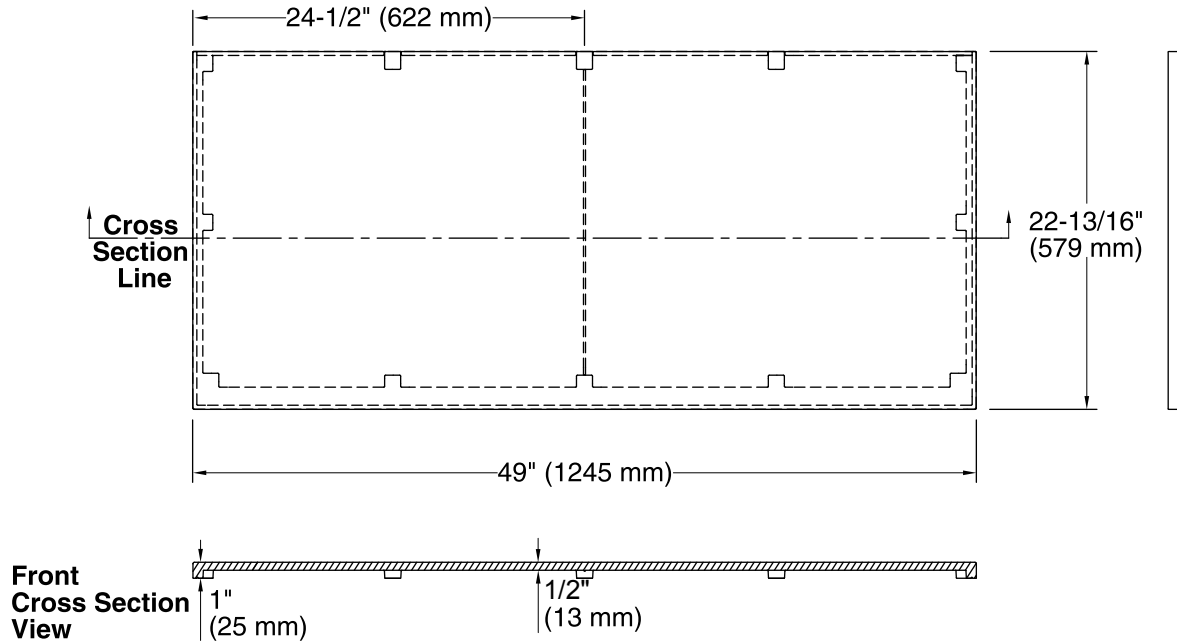

Features

- Solid Surface
- 49" (1245 mm) x 22-3/8" (568 mm)
- Above-Counter or Drop-In bathroom sink required

Codes/Standards

None Applicable

KOHLER® One-Year Limited Warranty

See website for detailed warranty information.

Available Color/Finishes

Color tiles intended for reference only.

Color	Code	Description
	S33	White Expressions
	S34	Almond Expressions
	S35	Biscuit Expressions
	S36	Ice Grey Expressions

Technical Information

All product dimensions are nominal.

Installation: ITB

Notes

Install this product according to the installation instructions.

Observe all local plumbing and building codes.

This countertop is designed to be installed with a KOHLER or standard-size vanity.