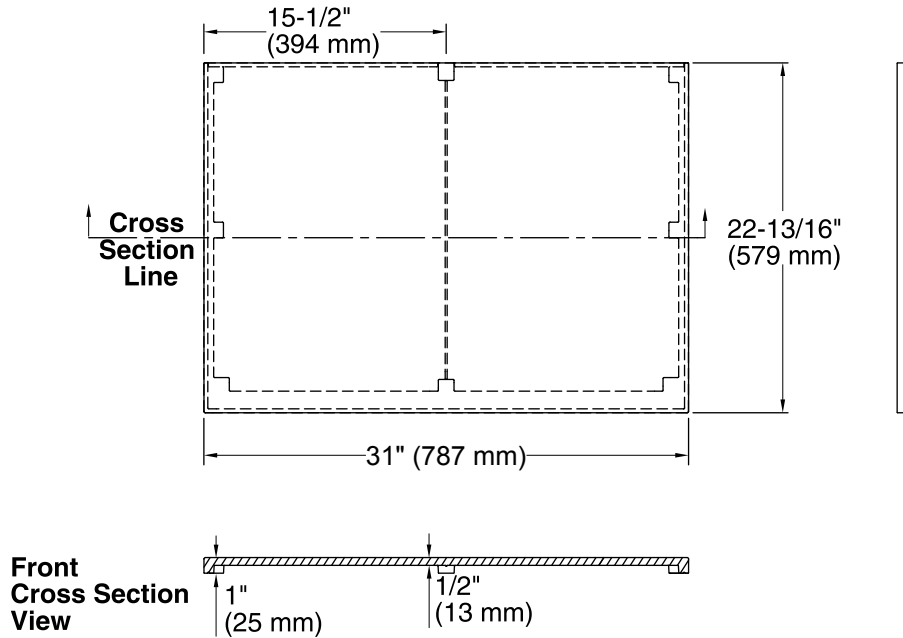

Solid/Expressions®
Bathroom Vanity Top
K-5437

Features

- Solid Surface
- 31" (787 mm) x 22-3/8" (568 mm)
- Above-Counter or Drop-In bathroom sink required

Codes/Standards

None Applicable

KOHLER® One-Year Limited Warranty

Technical Information

All product dimensions are nominal.

Installation: Vanity top

Notes

Install this product according to the installation instructions.

Observe all local plumbing and building codes.

This countertop is designed to be installed with a KOHLER or standard-size vanity.