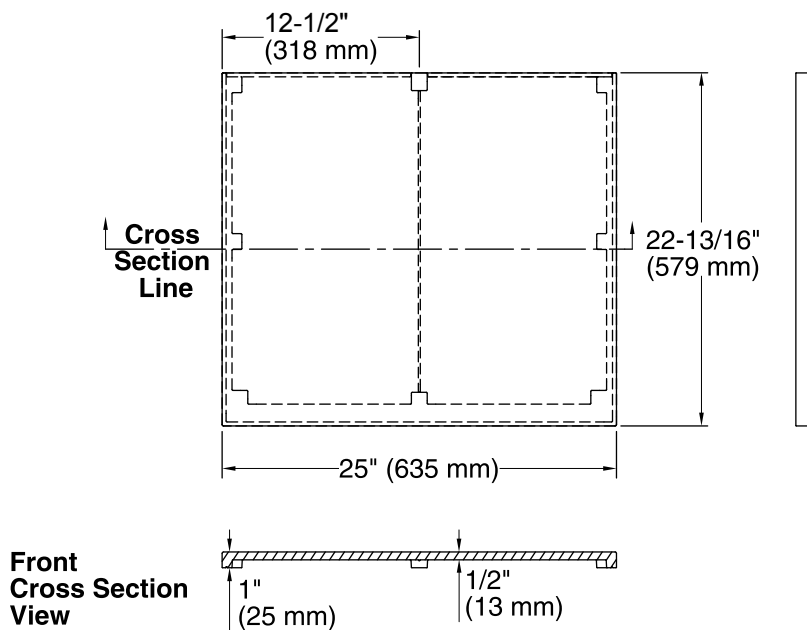

## Features

- Solid Surface
- 25" (635 mm) x 22-3/8" (568 mm)
- Above-Counter or Drop-In bathroom sink required

### Technical Information

All product dimensions are nominal.

Installation: Vanity top