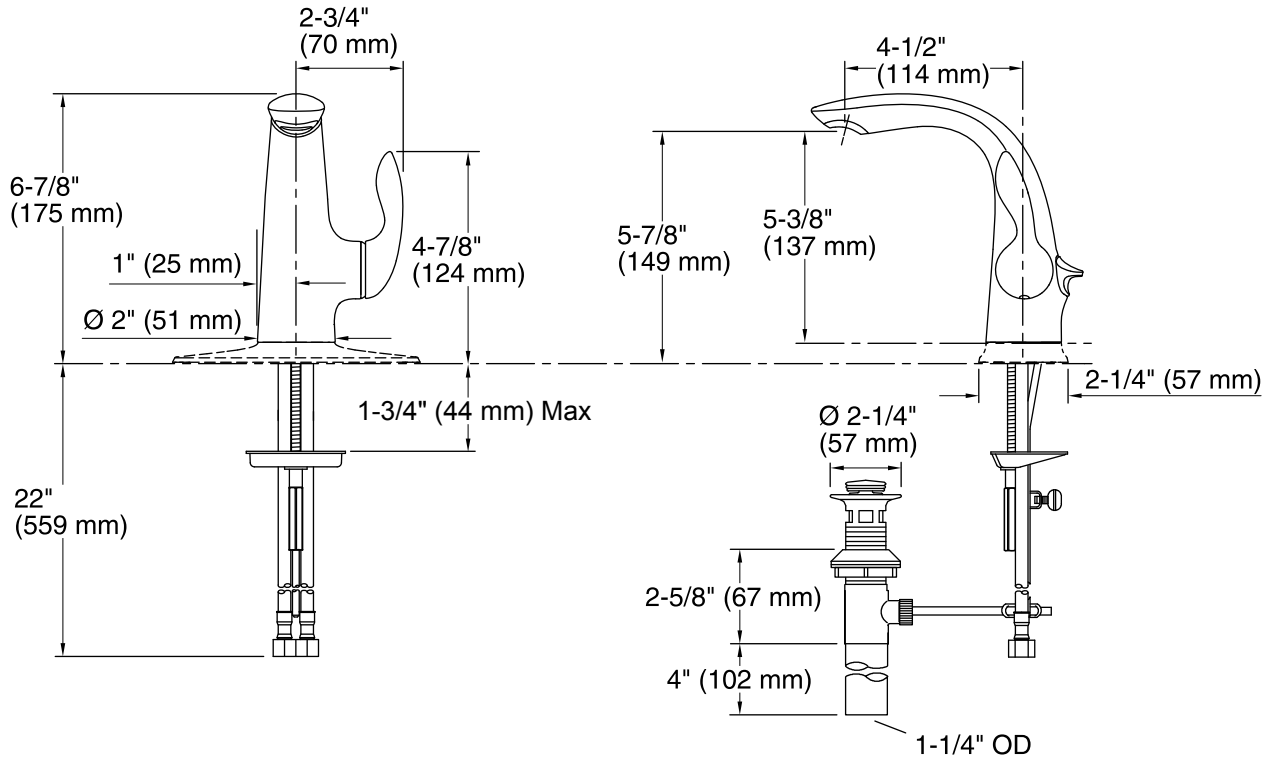

Color	Code	Description
	CP	Polished Chrome
	BN	Vibrant® Brushed Nickel

Pop-Up Drain

Technical Information

All product dimensions are nominal.

Valve body:	Machined Brass
Spout reach:	4-1/2" (114 mm)
Drain included:	YES
Drain with overflow:	YES
Drain tailpiece included:	YES

Faucet:

Flow rate:	1.5 gal/min (5.7 l/min)
Pressure:	60 psi (4.1 bar)

Notes

Install this product according to the installation guide.

If possible, install the faucet and drain to the bathroom sink before installing the sink.