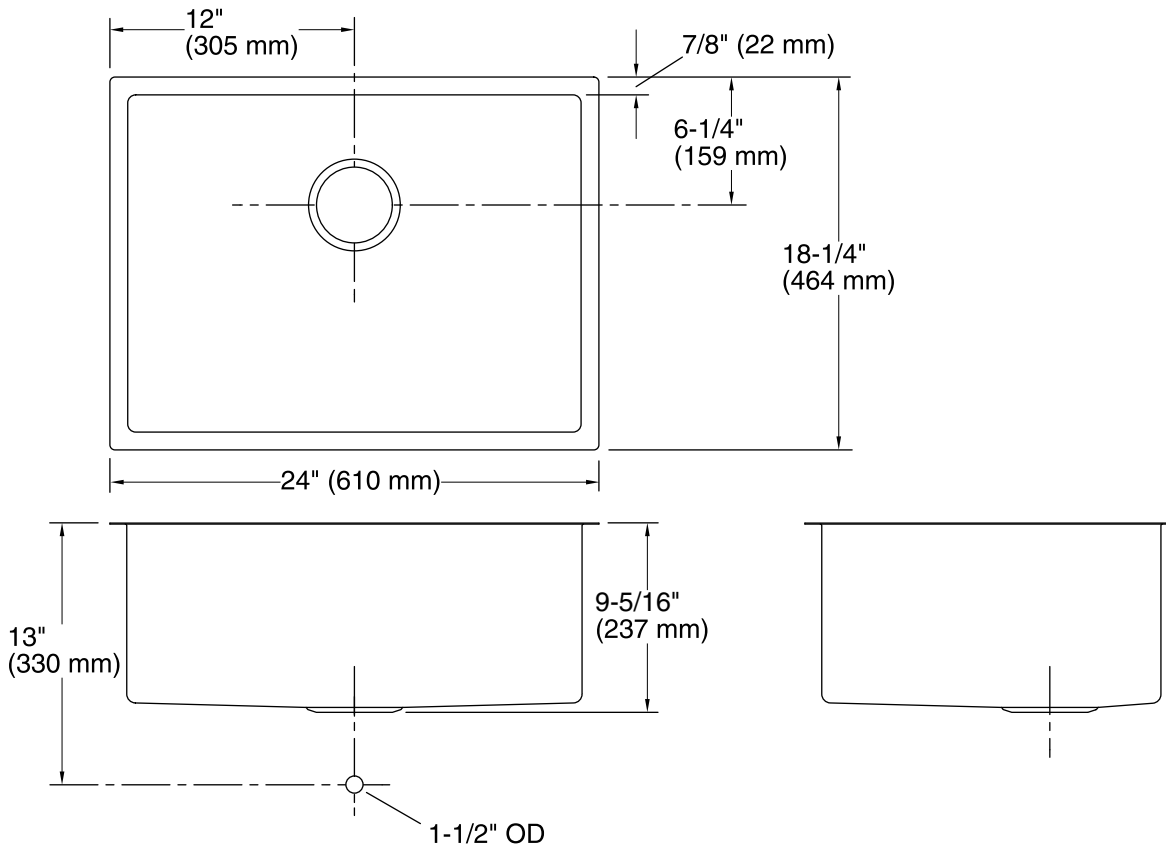

## Features

- Single bowl.
- Squared bowl.
- Includes a sink bridge utility shelf with dishcloth bar and a bottom basin rack.
- 24" (610 mm) x 18-1/4" (464 mm)

## Components

Additional included component/s: Hardware kit, and Cut-out template.

## Technical Information

All product dimensions are nominal.

Bowl configuration: Single

Installation: Under-mount

Min. base cabinet width: 27" (686 mm)

Bowl area  
Length: 22-1/4" (565 mm)  
Width: 16-1/2" (419 mm)  
Bowl depth: 9-5/16" (237 mm)  
Water depth: 9" (229 mm)