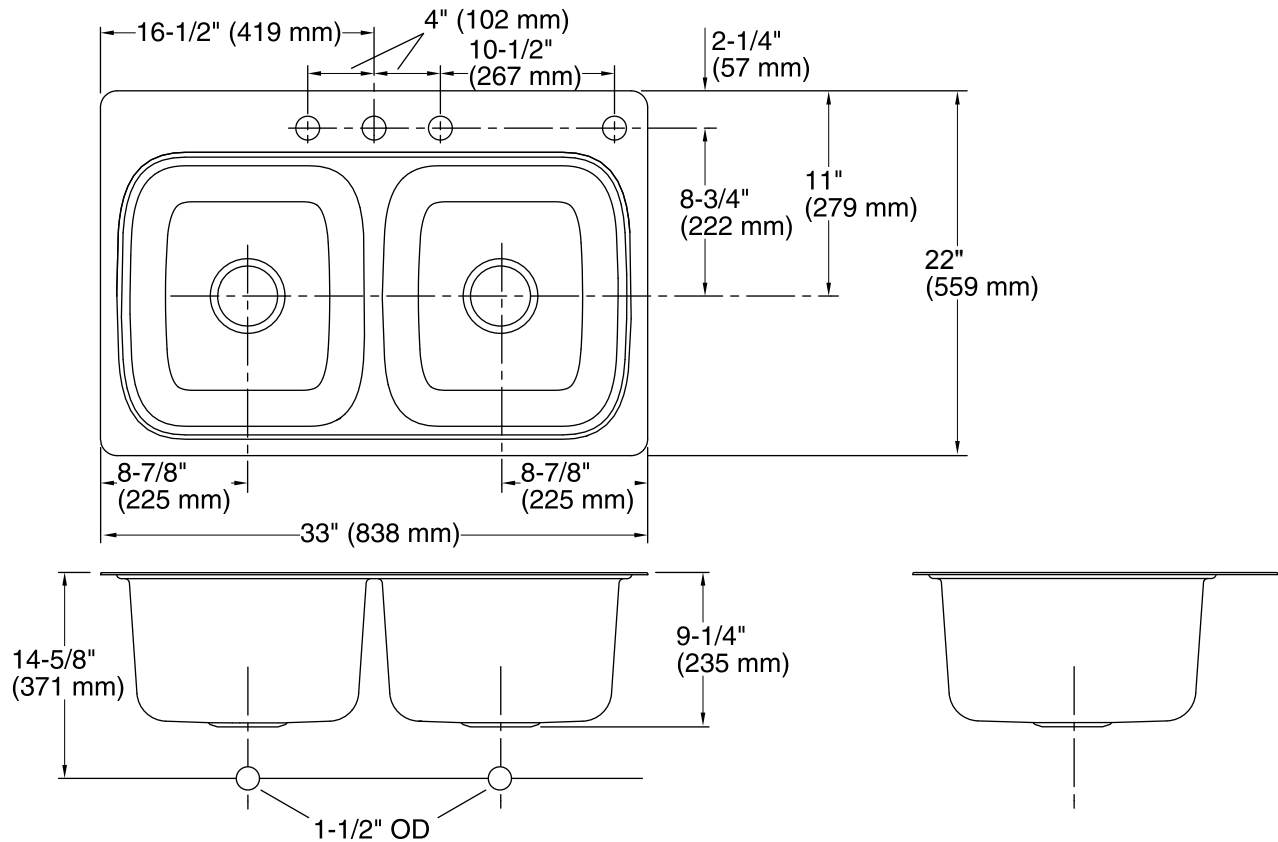

Verse™
Top-mount Kitchen Sink
K-5267-4

Features

- 36-inch minimum base cabinet width.
- Double equal bowl.
- 9-inch depth.
- Four faucet holes.
- SilentShield® sound-absorption technology offers quieter performance.
- Includes installation hardware.

Material

- 18-gauge stainless steel.

Installation

- Top-mount

Codes/Standards

ASME A112.19.3/CSA B45.4
All applicable US Federal and State material regulations

**Lifetime Limited Warranty for
KOHLER® Stainless Steel Sinks**

See website for detailed warranty information.

Technical Information

All product dimensions are nominal.

Bowl configuration: Double equal

Installation: Top-mount

Min. base cabinet width: 36" (914 mm)

Bowl area (Left)
 Length: 14-3/16" (360 mm)
 Width: 15-11/16" (398 mm)
 Bowl depth: 9" (229 mm)

Bowl area (Right)
 Length: 14-3/16" (360 mm)
 Width: 15-11/16" (398 mm)
 Bowl depth: 9" (229 mm)

Number of deck holes: 4

Faucet hole(s): 1-7/16" (37 mm)

Drain hole: 3-5/8" (92 mm)

Notes

Install this product according to the installation instructions.