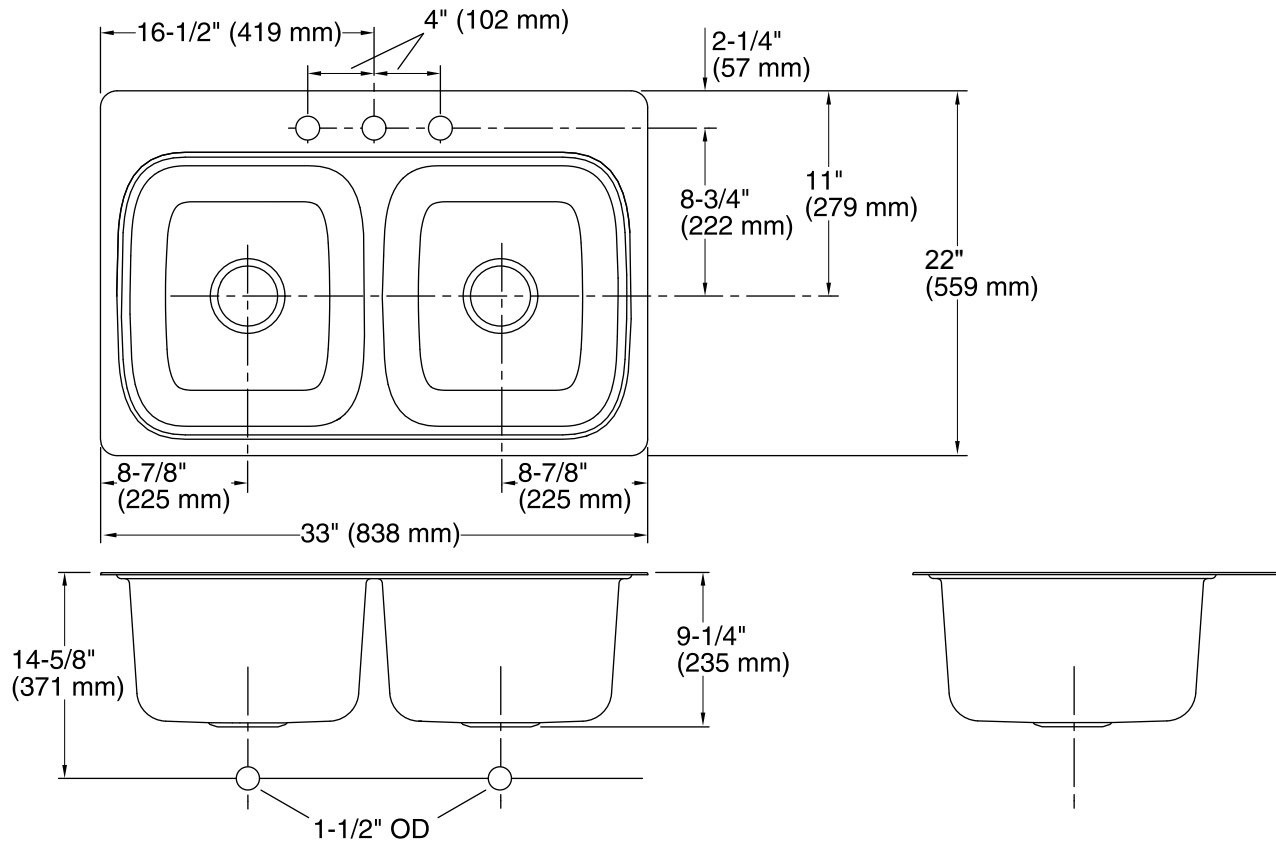

Features

- 36-inch minimum base cabinet width.
- Double equal bowl.
- 9-inch depth.
- Three faucet holes.
- SilentShield® sound-absorption technology offers quieter performance.
- Includes installation hardware.

Material

- 18-gauge stainless steel.

Installation

- Top-mount

Recommended Accessories

- K- 3129 Sink Rack
- K- 8801 Sink Strainer
- K-8813
- K-8814
- 1177161 Installation Clip Kit
- K- 3119 Not applicable

Codes/Standards

ASME A112.19.3/CSA B45.4
All applicable US Federal and State material regulations

See website for detailed warranty information.

Technical Information

All product dimensions are nominal.

Bowl configuration: Double equal

Installation: Top-mount

Bowl area Length: 14-3/16" (361 mm)

Width: 15-11/16" (399 mm)

Bowl depth: 9" (229 mm)

Water depth: 9" (229 mm)

Drain hole: 3-5/8" (92 mm)

Notes

Install this product according to the installation guide.