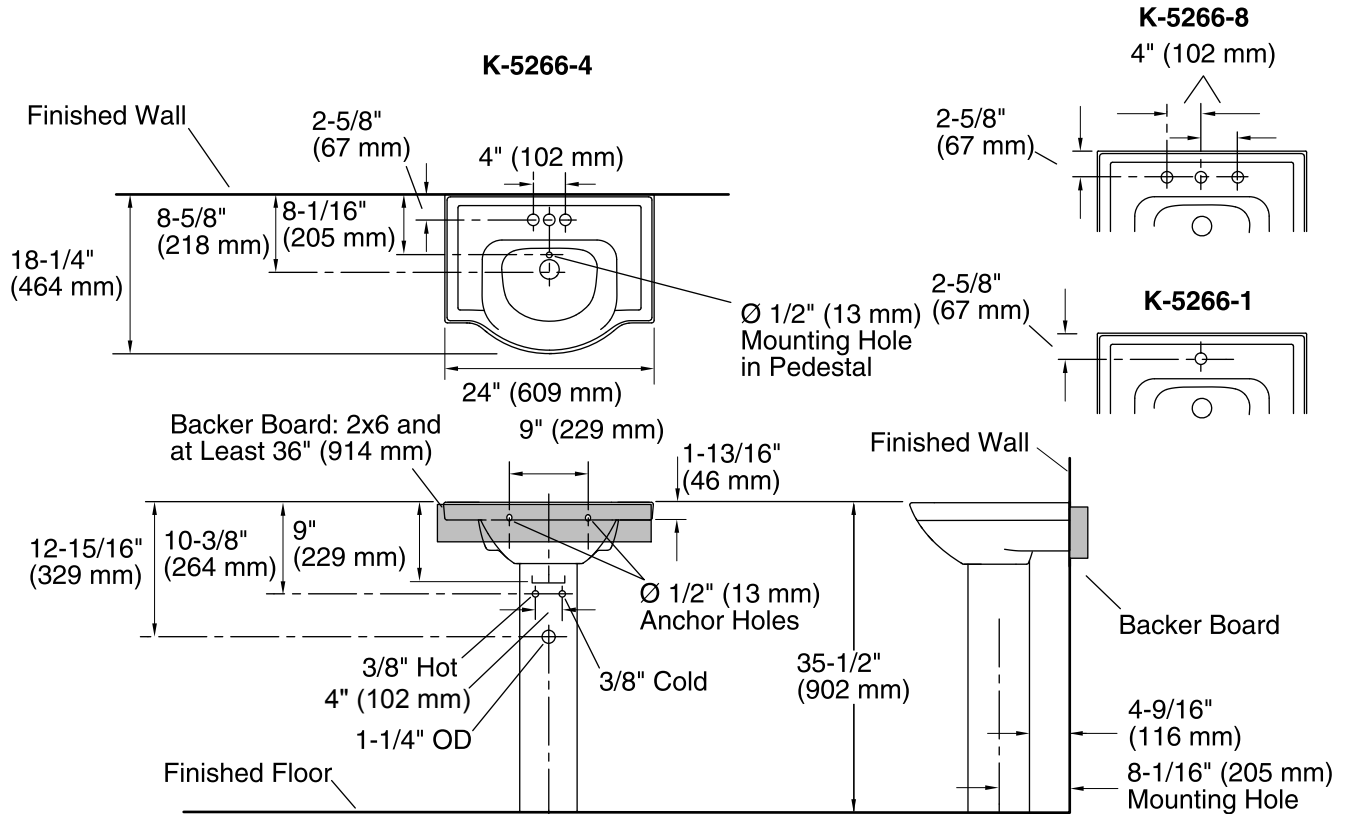

Features

- Single-hole drilling.
- With overflow.
- 24" (610 mm) x 18-1/4" (464 mm) x 35-1/2" (902 mm)

Material

- Vitreous china.

Installation

- Pedestal sink.
- Includes mounting hardware.

Recommended Accessories

K-7605-P Angle Supply with Stop (pair)
K-8998 P-Trap

Optional Accessories

1041816 Hardware kit, Hollow Wall

Components

Product includes:

K-5246 Bathroom Pedestal
K-5248-1 24" Single-Hole Sink Basin
Additional included component/s: Bathroom Sink, Single-Hole,
Pedestal, Accessory Pack, and Rubber Pads.

Technical Information

All product dimensions are nominal.

Installation:	Pedestal
Bowl area	Length: 14-7/8" (378 mm) Width: 12-5/8" (321 mm) Water depth: 4" (102 mm)
Number of deck holes:	1
Faucet hole(s):	1-3/8" (35 mm)
Drain hole:	1-3/4" (44 mm)