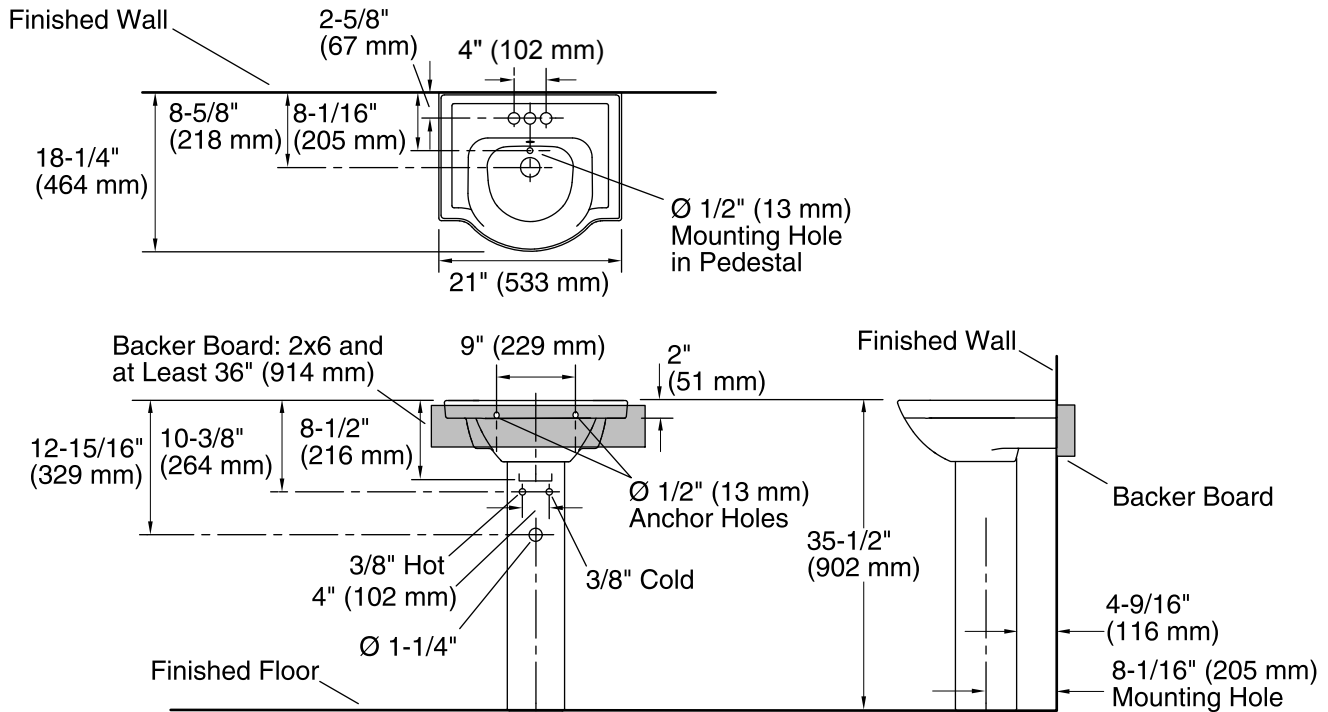

Features

- 4-inch centers.
- With overflow.
- 21" (533 mm) x 18-1/4" (464 mm) x 35-1/2" (902 mm)

Material

- Vitreous china.

Installation

- Pedestal sink.
- Includes mounting hardware.

Recommended Accessories

K-7605-P Angle Supply with Stop (pair)
K-8998 P-Trap

Optional Accessories

1041816 Hardware kit, Hollow Wall

Components

Product includes:

K-5246 Bathroom Pedestal
K-5247-4 21" Centerset Sink Basin
Additional included component/s: Bathroom Sink, 4" (102 mm)
Centers, Pedestal, Accessory Pack, and Rubber Pads.

Technical Information

All product dimensions are nominal.

| | |
|-----------------------|---|
| Installation: | Pedestal |
| Bowl area | Length: 13-3/4" (349 mm) Width: 12-5/8" (321 mm) Water depth: 4" (102 mm) |
| Number of deck holes: | 3 |
| Faucet hole(s): | 1-1/4" (32 mm) |
| Drain hole: | 1-3/4" (44 mm) |