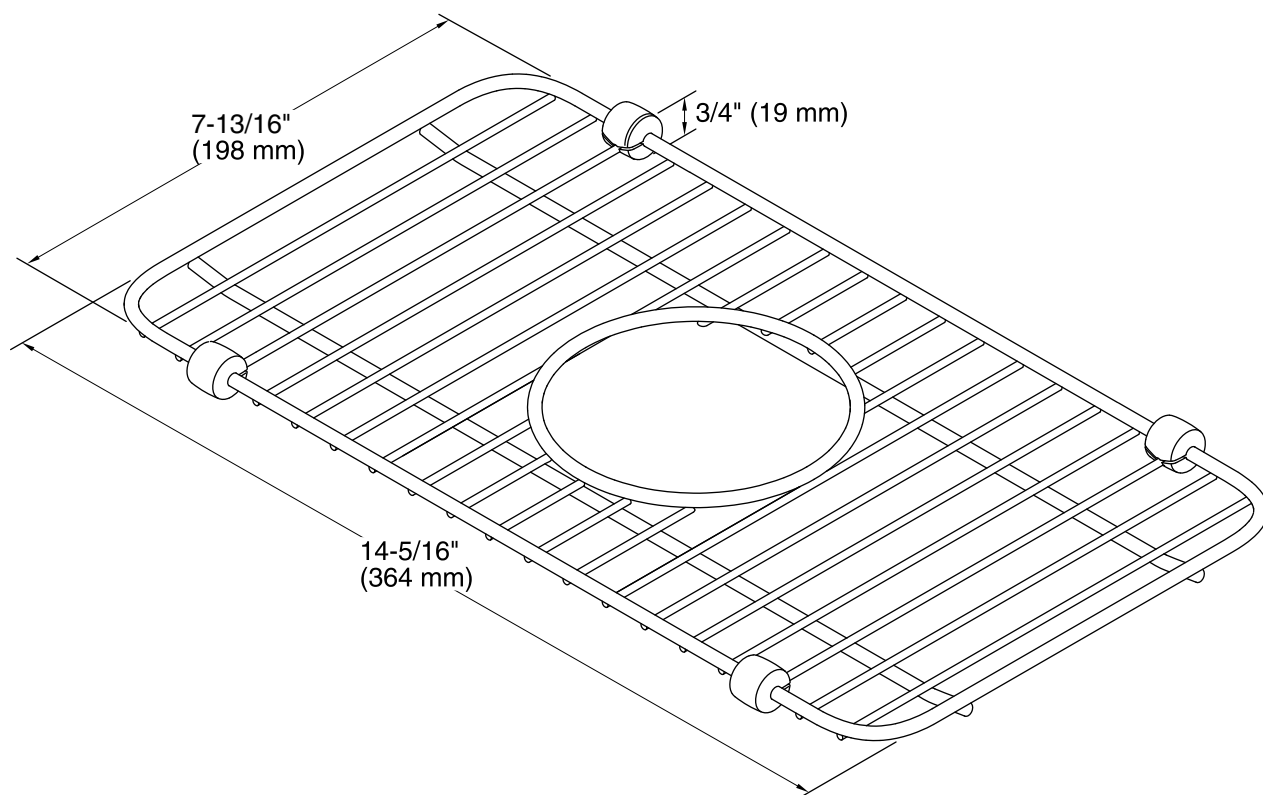

Features

- Fits in the small bowl of the K-6625 Iron/Tones Smart Divide® kitchen sink.
- Helps protect sink surface from daily wear.
- Innovative wheels around the perimeter provide a secure fit and reduce debris buildup.
- Dishwasher safe.

Technical Information

All product dimensions are nominal.