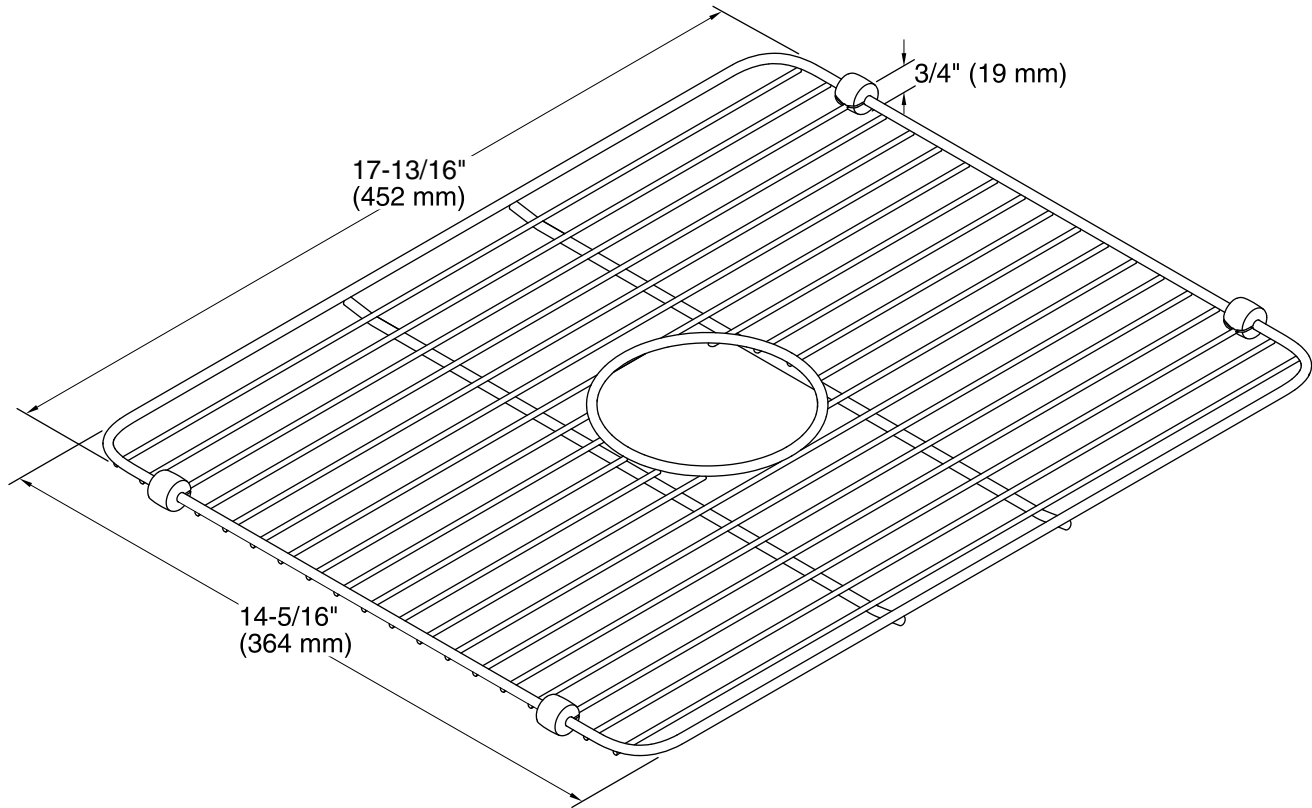

KOHLER®

Iron/Tones®
Stainless Steel Sink Rack
K-5137

Technical Information

All product dimensions are nominal.

USA/Canada: 1-800-4KOHLER (1-800-456-4537)

Kohler Co. reserves the right to make revisions without notice to product specifications.

For the most current Specification Sheet, go to www.kohler.com.

7-28-2017 05:49

THE BOLD LOOK
OF **KOHLER**®