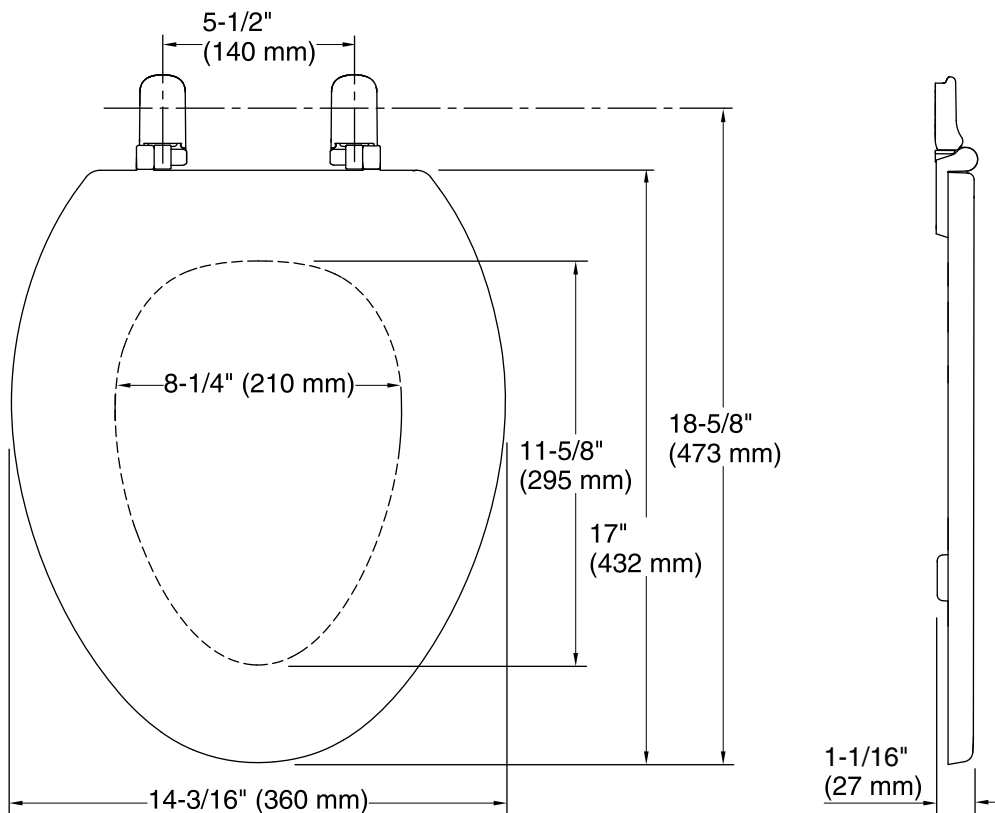

Color	Code	Description
-------	------	-------------

	0	White
	96	Biscuit
	47	Almond

Technical Information

All product dimensions are nominal.

Seat shape type: Elongated

Seat front type: Closed-front

Seat-mounting holes: 5-1/2" (140 mm)