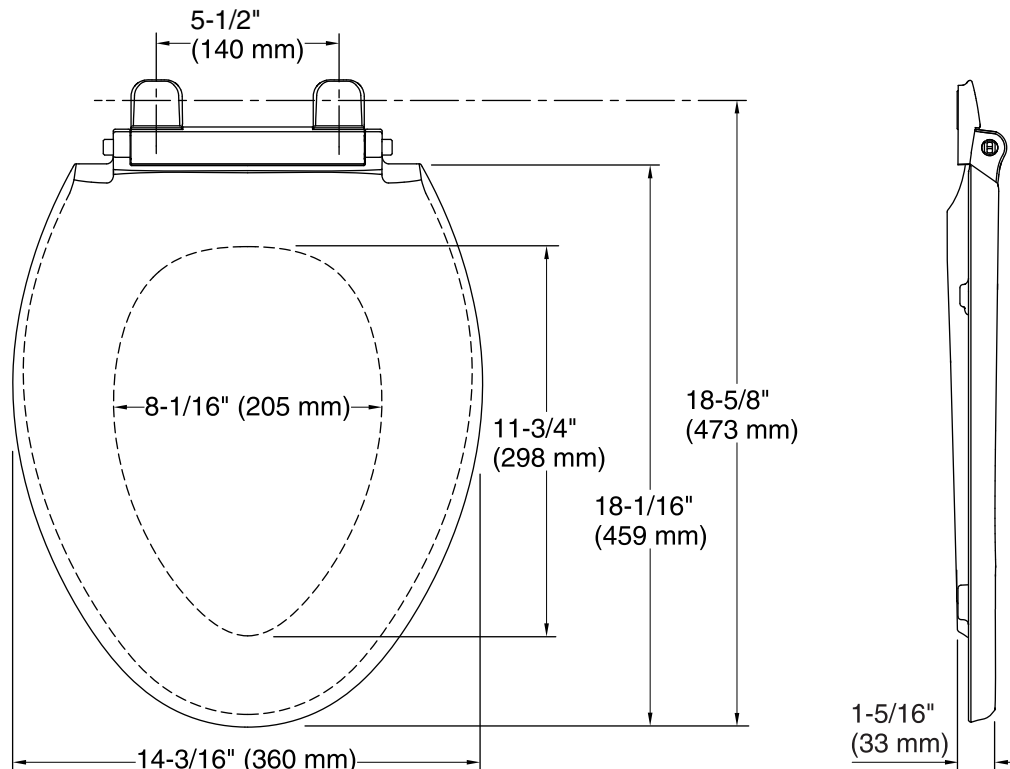

French Curve® Quiet-Close™

Elongated Toilet Seat

K-4713

Features

- Solid polypropylene plastic.
- Elongated closed-front seat.
- Contoured seat for user comfort.
- Quiet-Close™ lid and ring prevents slamming.
- Quick-Release™ hinge caps snap open and seat pulls forward for removal.
- Quick-Attach™ stainless steel fastener allows for top-mount screwdriver only install.
- Grip-tight bumpers hold seat firmly in place.

THE BOLD LOOK
OF **KOHLER**®

Technical Information

All product dimensions are nominal.

- Seat shape type: Elongated
- Seat front type: Closed front
- Seat hinge type: Quick-Attach®, Quiet-Close™, Quick-Release™
- Seat-mounting holes: 5-1/2" (140 mm)