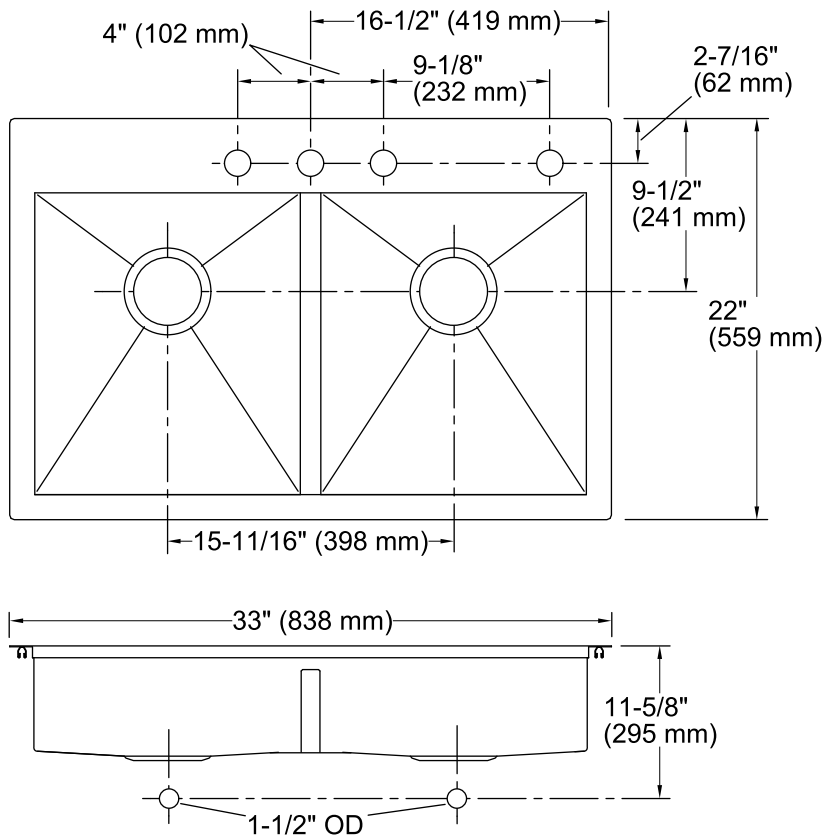

Technical Information

All product dimensions are nominal.

- Bowl configuration: Double equal
- Installation: Top-mount, Under-mount
- Bowl area (Left): Length: 14-9/16" (370 mm)
  Width: 16-9/16" (421 mm)
  Bowl depth: 6" (152 mm)
- Bowl area (Right): Length: 14-9/16" (370 mm)
  Width: 16-9/16" (421 mm)
  Bowl depth: 6" (152 mm)
- Number of deck holes: 4
- Faucet hole(s): 1-7/16" (37 mm)
- Drain hole: 3-5/8" (92 mm)
- Template: 1130821, required, included

Notes

- Install this product according to the installation instructions.
- ADA compliant when installed to the specific requirements of these regulations.