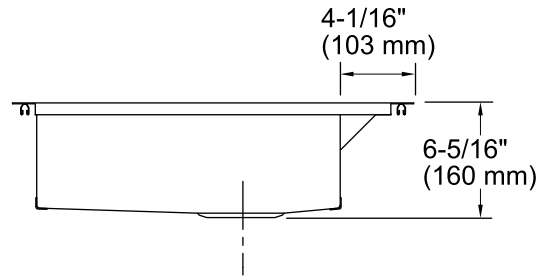

Technical Information

All product dimensions are nominal.

- Bowl configuration: Double equal
- Installation: Top-mount, Under-mount
- Bowl area (Left): Length: 14-9/16" (370 mm)
  Width: 16-9/16" (421 mm)
  Bowl depth: 6" (152 mm)
- Bowl area (Right): Length: 14-9/16" (370 mm)
  Width: 16-9/16" (421 mm)
  Bowl depth: 6" (152 mm)
- Number of deck holes: 4
- Faucet hole(s): 1-7/16" (37 mm)
- Drain hole: 3-5/8" (92 mm)
- Template: 1130821, required, included

Notes

- Install this product according to the installation instructions.
- ADA compliant when installed to the specific requirements of these regulations.