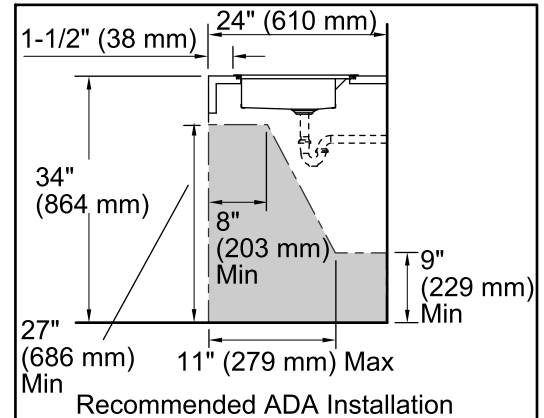

Technical Information

All product dimensions are nominal.

- Bowl configuration: Double equal
- Installation: Top-mount, Under-mount
- Bowl area (Left): Length: 14-9/16" (370 mm)
  Width: 16-9/16" (421 mm)
  Bowl depth: 6" (152 mm)
- Bowl area (Right): Length: 14-9/16" (370 mm)
  Width: 16-9/16" (421 mm)
  Bowl depth: 6" (152 mm)
- Number of deck holes: 4
- Faucet hole(s): 1-7/16" (37 mm)
- Drain hole: 3-5/8" (92 mm)
- Template: 1130821, required, included

Notes

- Install this product according to the installation instructions.
- ADA compliant when installed to the specific requirements of these regulations.