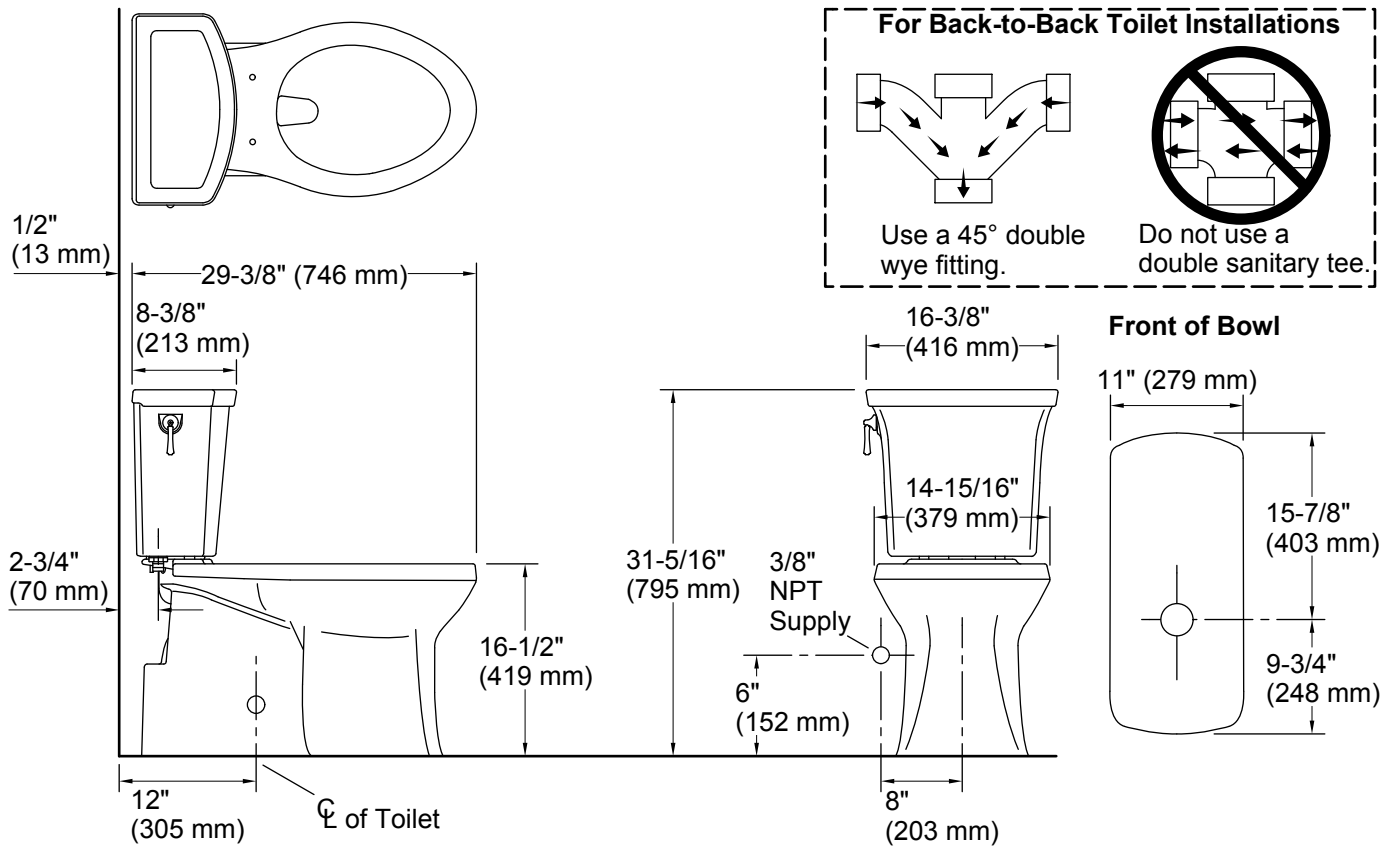

Technical Information

All product dimensions are nominal.

Toilet type:	Two-piece, Floor-mount
Waste Outlet:	Floor
Bowl shape:	Elongated front
Flush type:	Gravity siphon jet
Trap passageway:	2-1/8" (54 mm)
Water Consumption	
Full:	1.28 gpf (4.8 lpf)
Water surface size:	9-3/4" x 7-1/4" (248 mm x 184 mm)
Rim to water surface:	6-1/4" (159 mm)
Rough-in:	12

Fixture Supply Requirements

Min static pressure:	15 psi (103.4 kPa)
Max static pressure:	80 psi (551.6 kPa)

Notes

Install this product according to the installation instructions.

For back-to-back toilet installations: Use only a 45° double wye fitting.

ADA, OBC, CSA B651 compliant when installed to the specific requirements of these regulations.

Plumbing codes may require elongated toilets and elongated, open-front seats in public bathrooms.

Accessibility standards may require controls to be located on the open side of the toilet.