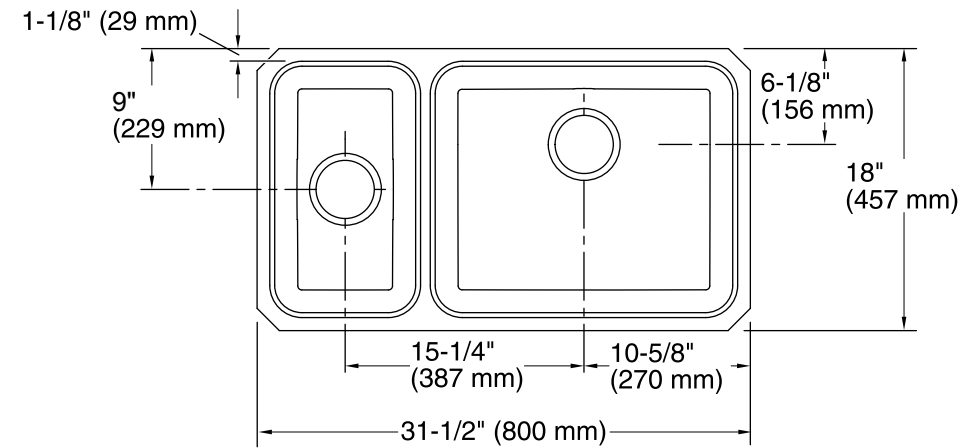

* Allow clearance around sink rim for clip attachment.