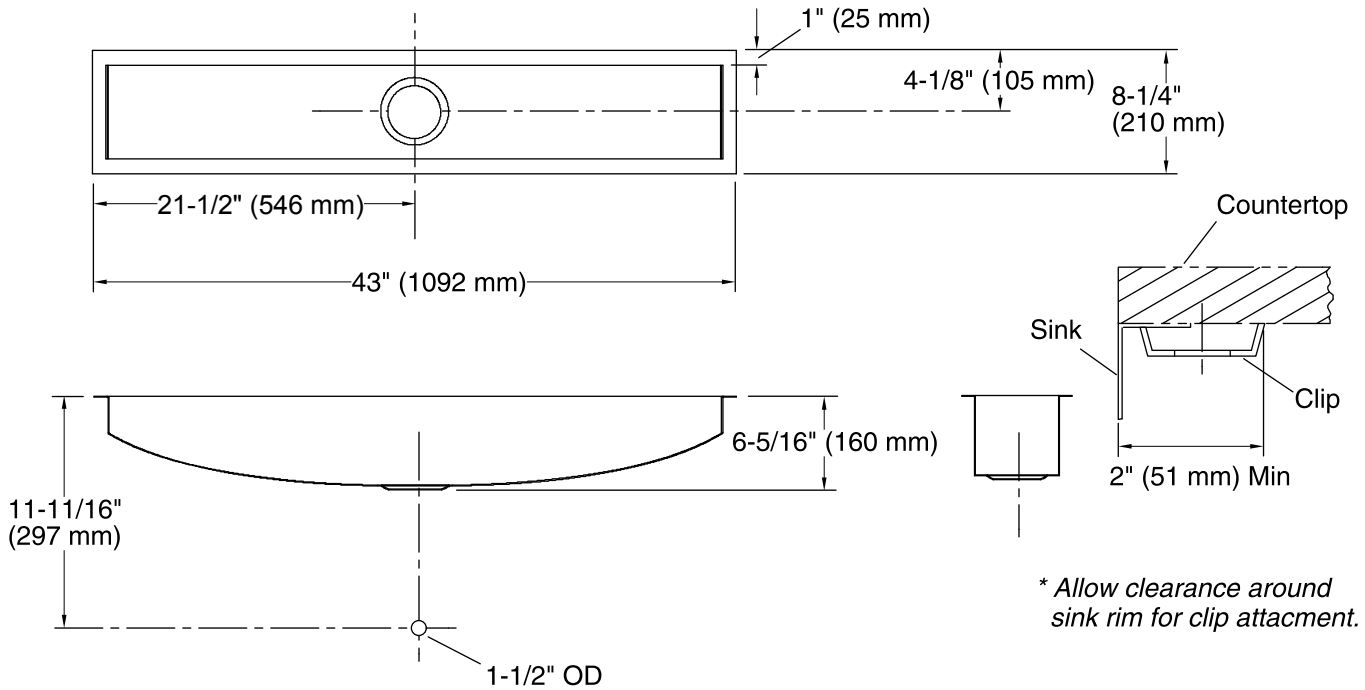

## Components

Product includes:

- K- 3127 Storage Basket
- K- 3137 Sink Rack
- 91915 Hardware Kit

ADA

### Technical Information

All product dimensions are nominal.

Bowl configuration:	Single
Installation:	Under-mount
Bowl area	Length: 41" (1041 mm) Width: 6-1/4" (159 mm) Bowl depth: 6-5/16" (160 mm)
Drain hole:	3-5/8" (92 mm)
Template:	Under-mount, 1022024-7, required, included

### Notes

Install this product according to the installation guide.

Allow a minimum of 2" (51 mm) clearance around the sink rim for clip attachment.

ADA compliant when installed to the specific requirements of these regulations.