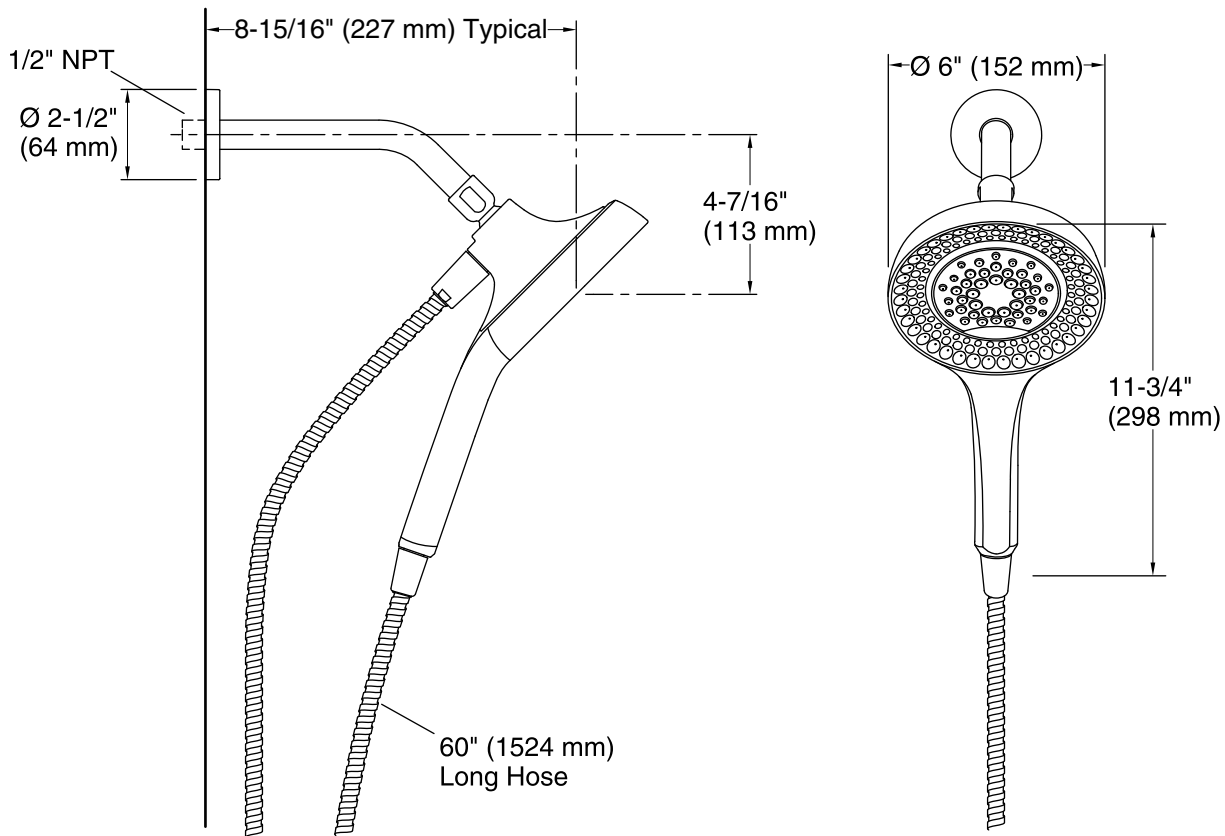

Technical Information

All product dimensions are nominal.

Showerhead/Body Spray:

Rated maximum flow: 2.5 gal/min (9.5 l/min)

Pressure: 80 psi (5.5 bar)

Notes

Install this product according to the installation instructions.

For use with automatic compensating valves rated at 2.0 gal/min (7.8 l/min) or less.

Plumbing codes require approved backflow prevention devices to be installed in-line to handshowers. Please consult with local plumbing officials.