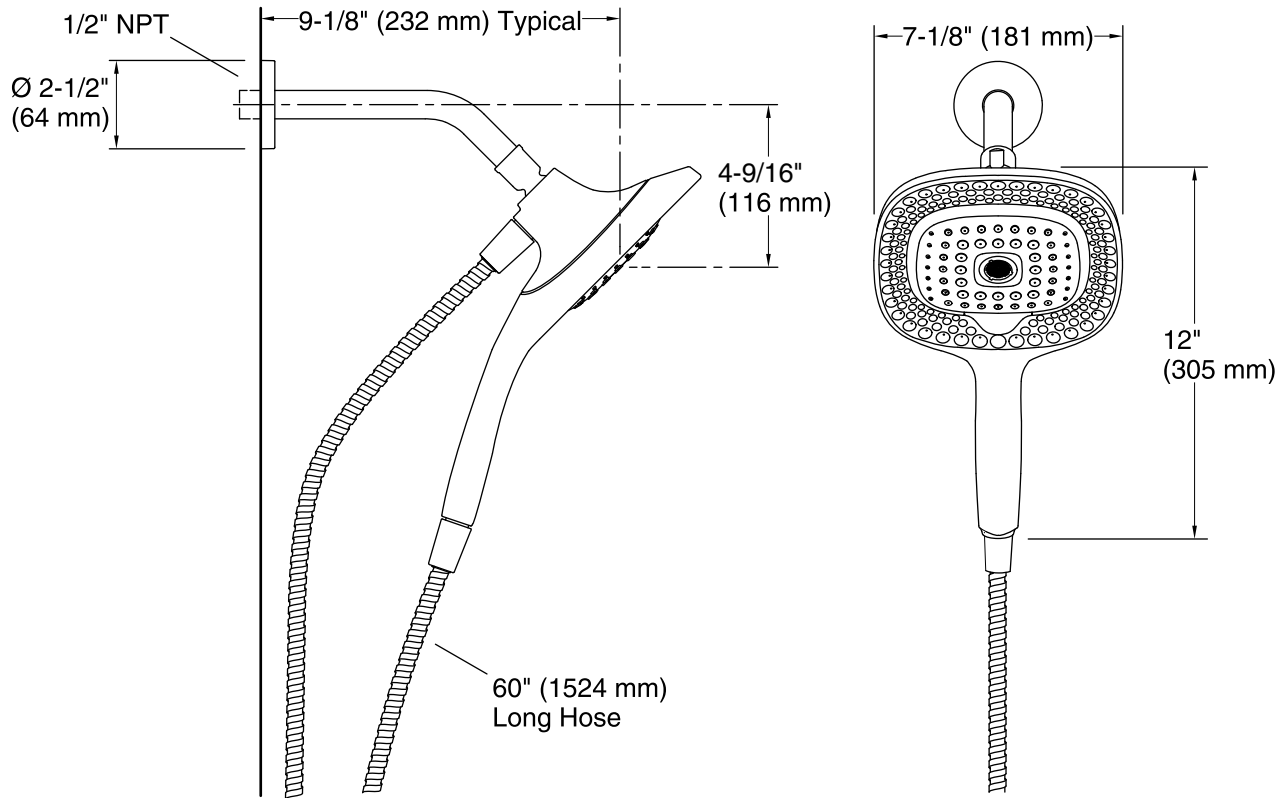

Features

- Featuring a uniquely integrated showerhead and handshower combination.
- Advanced spray engine provides five alternate experiences: full coverage, silk spray, infinity spray and two combination sprays.
- Full coverage spray produces an encompassing spray ideal for everyday use.
- Silk spray releases a dense, luxurious spray ideal for rinsing.
- Infinity spray provides three showering experiences in one spray; complete cleanse, refreshing massage, and delicate rinse.
- Easy mode change button cycles through spray functions.
- MasterClean™ sprayface is easy to clean.
- Magnetic docking securely holds the handshower into place.
- Includes 60-in. metal hose.
- KOHLER finishes resist corrosion and tarnishing.
- Shower arm and flange included.
- 1/2-in. NPT connection.

Color	Code	Description
	CP	Polished Chrome
	BN	Vibrant® Brushed Nickel

Technical Information

All product dimensions are nominal.

Showerhead/Body Spray:

Rated maximum flow: 2.5 gal/min (9.5 l/min)

Pressure: 80 psi (5.5 bar)